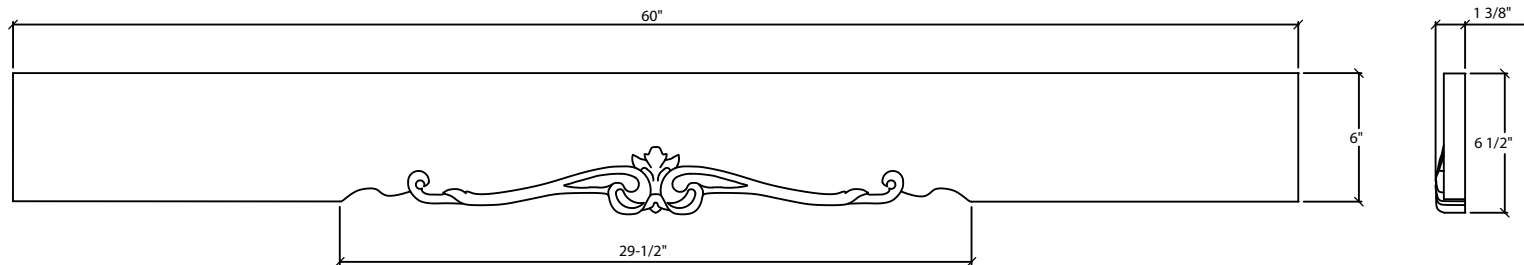

© Art For Everyday Inc.

PRODUCT CODE:

VAN-WBA