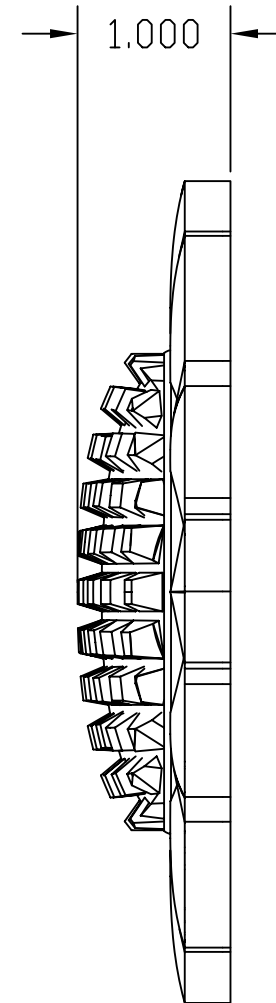

© Art For Everyday Inc.

PRODUCT CODE: ROS-SN2