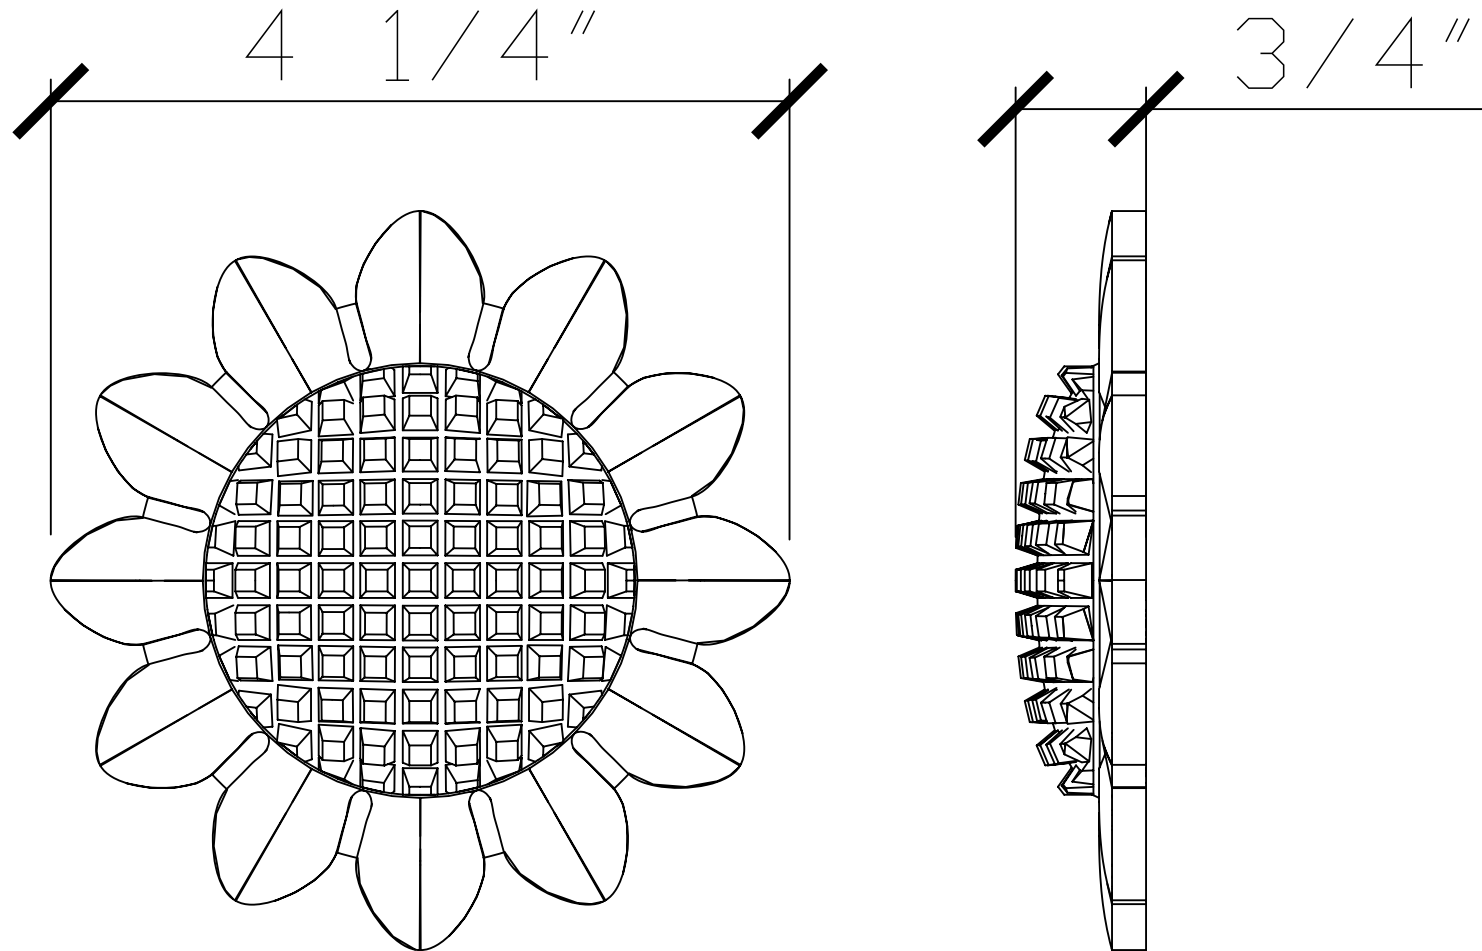

© Art For Everyday Inc. 

PRODUCT CODE: ROS-SN1