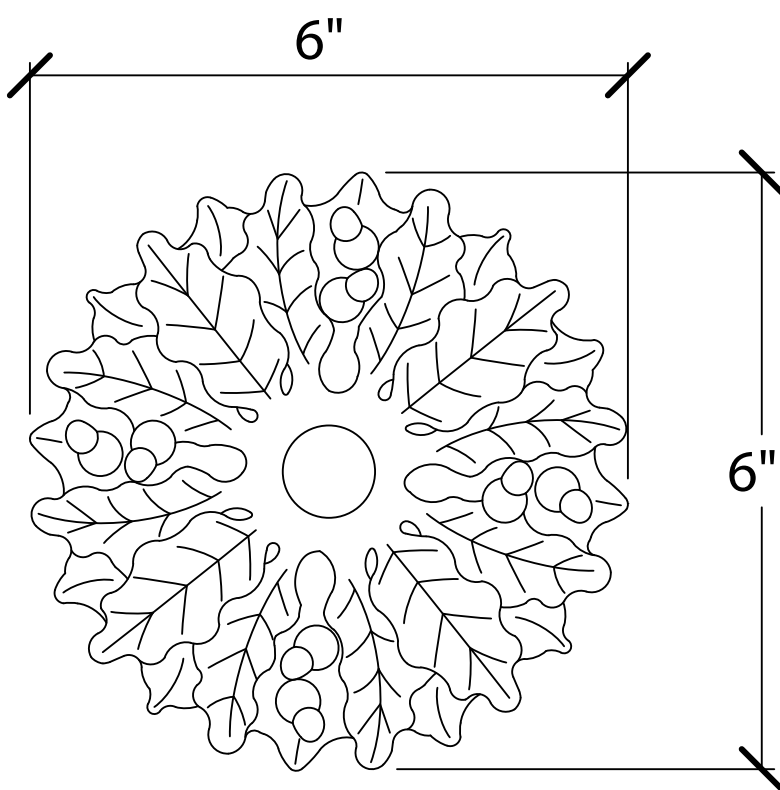

© Art For Everyday Inc.

PRODUCT CODE:

ROS-02