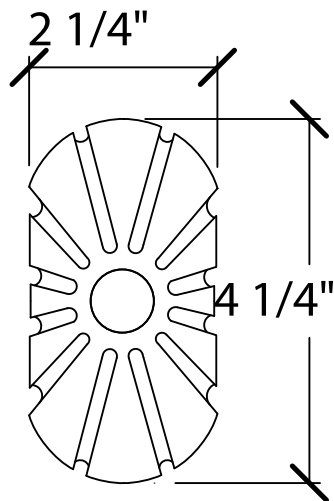

© Art For Everyday Inc.

PRODUCT CODE:

ROS-EG