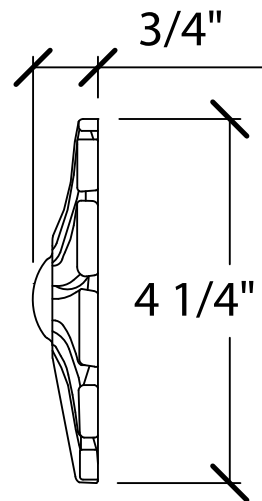

© Art For Everyday Inc.

PRODUCT CODE:

ROS-EG