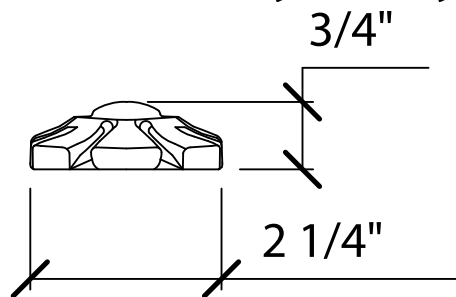

© Art For Everyday Inc.

PRODUCT CODE:

ROS-EG