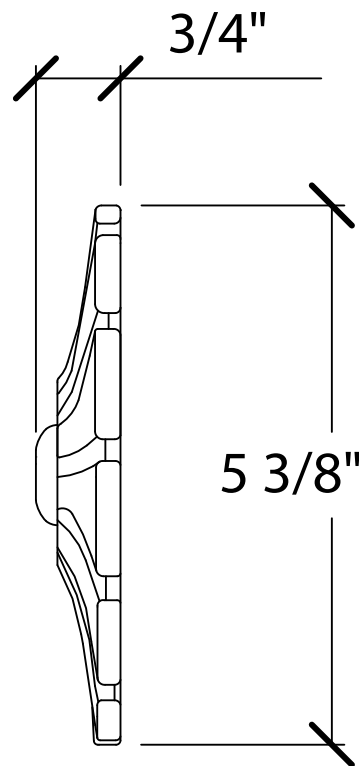

© Art For Everyday Inc.

PRODUCT CODE:

ROS-EGR2