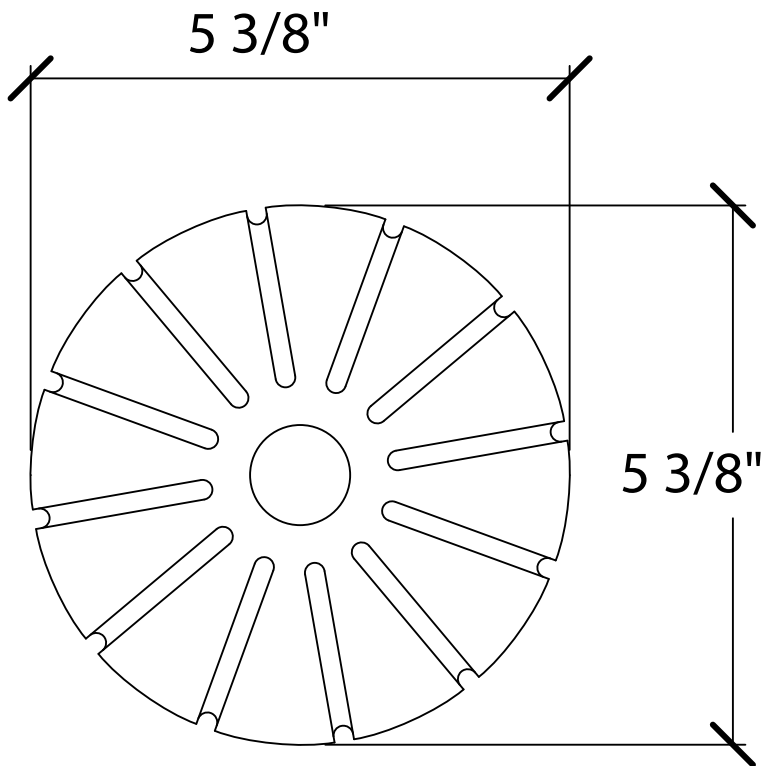

© Art For Everyday Inc.

PRODUCT CODE:

ROS-EGR2