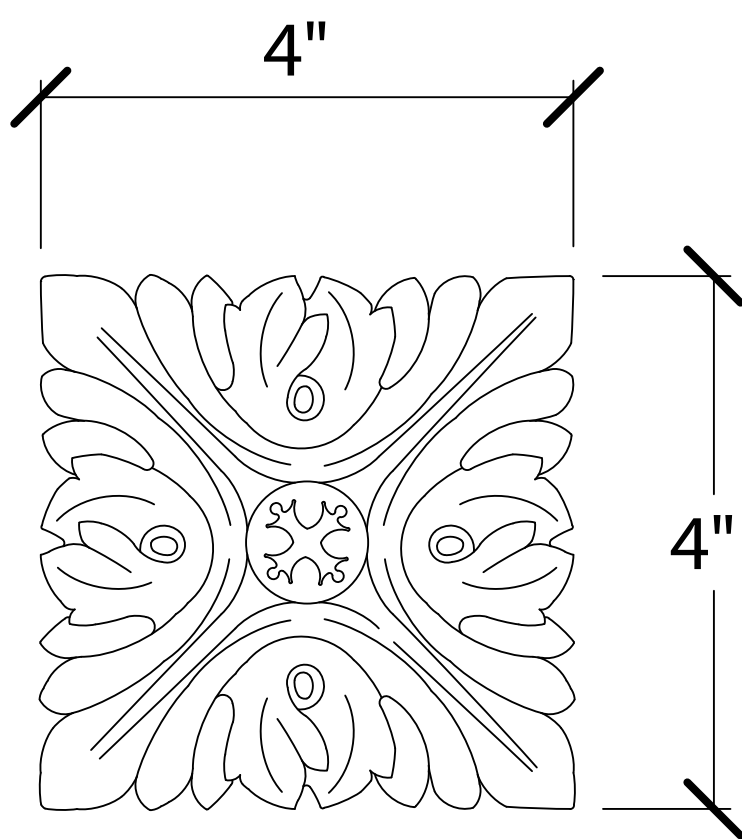

© Art For Everyday Inc.

PRODUCT CODE:

ROS-AS2