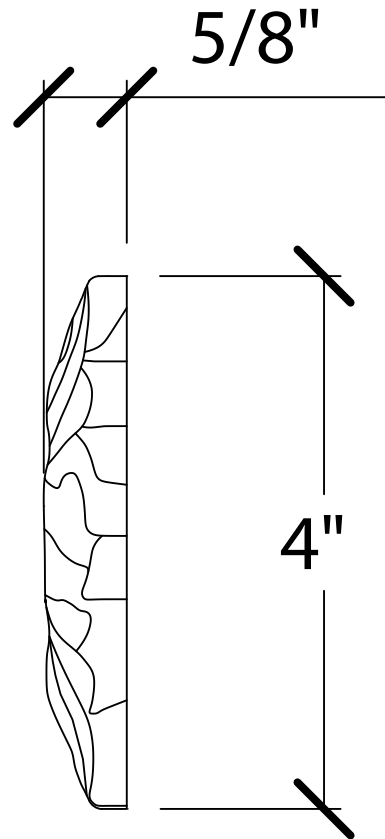

© Art For Everyday Inc.

PRODUCT CODE:

ROS-AS2