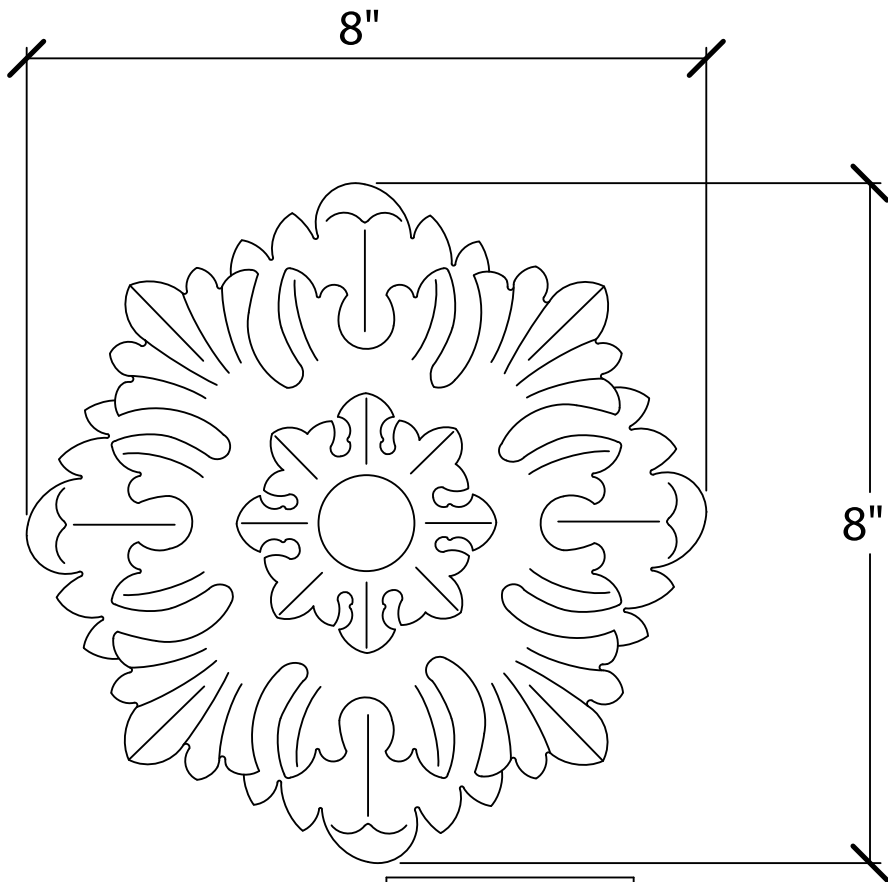

© Art For Everyday Inc.

PRODUCT CODE:

ROS-A3