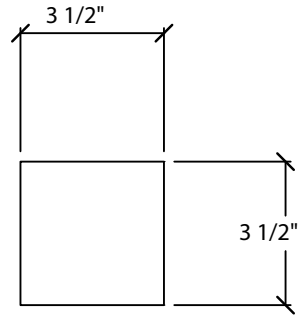

Art For Everyday Inc.

PRODUCT CODE:

POST-G1