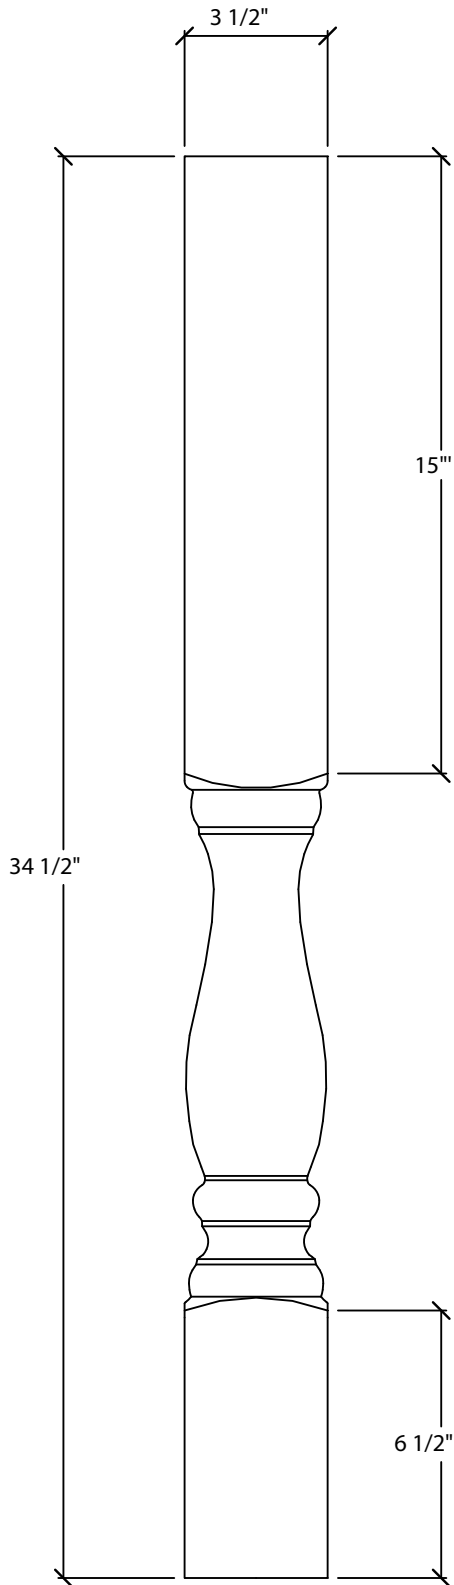

Art For Everyday Inc.

PRODUCT CODE:

POST-G1