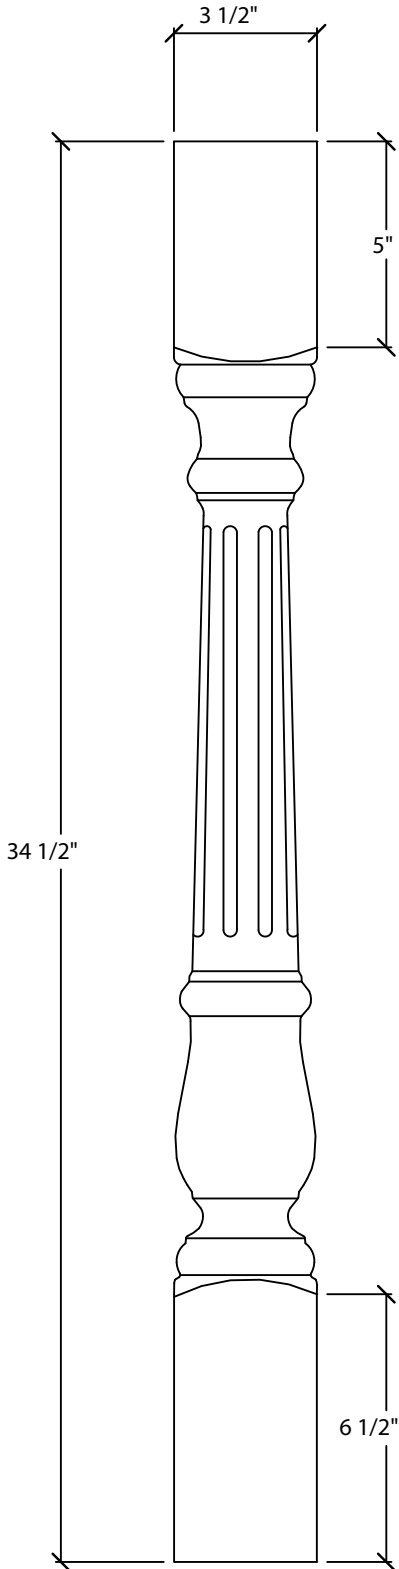

Art For Everyday Inc.

PRODUCT CODE:

POST-F1