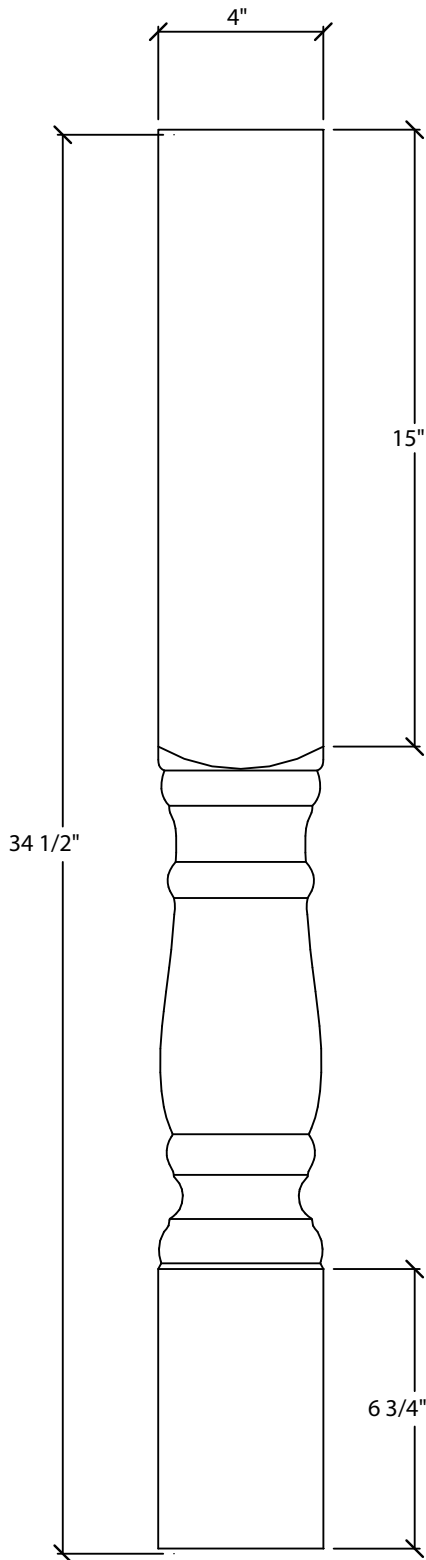

Art For Everyday Inc.

PRODUCT CODE:

POST-E2