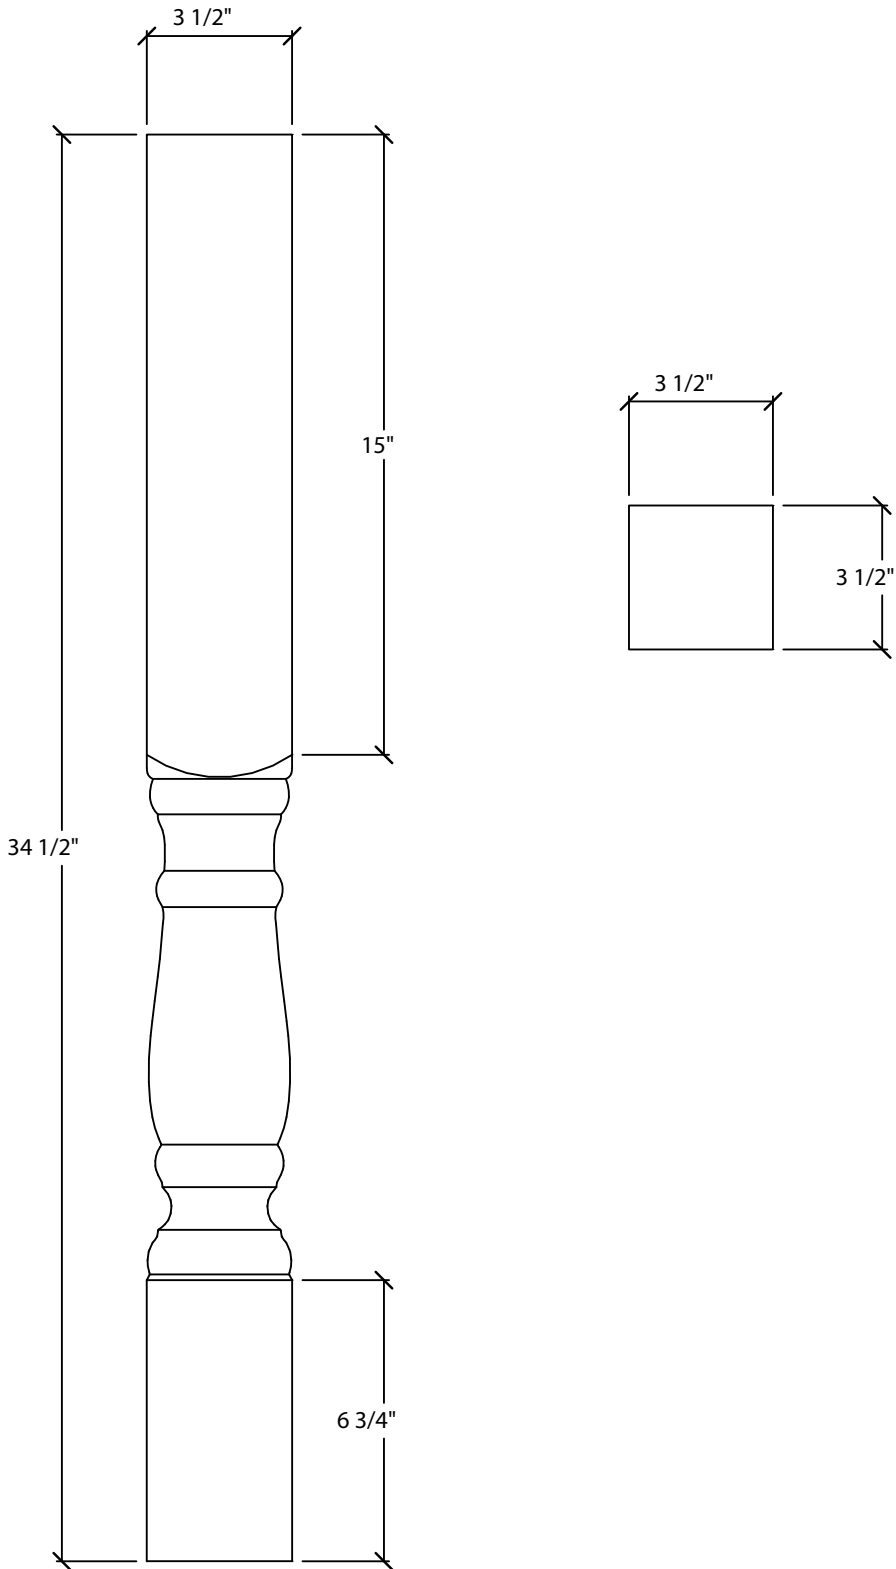

Art For Everyday Inc.

PRODUCT CODE:

POST-E1