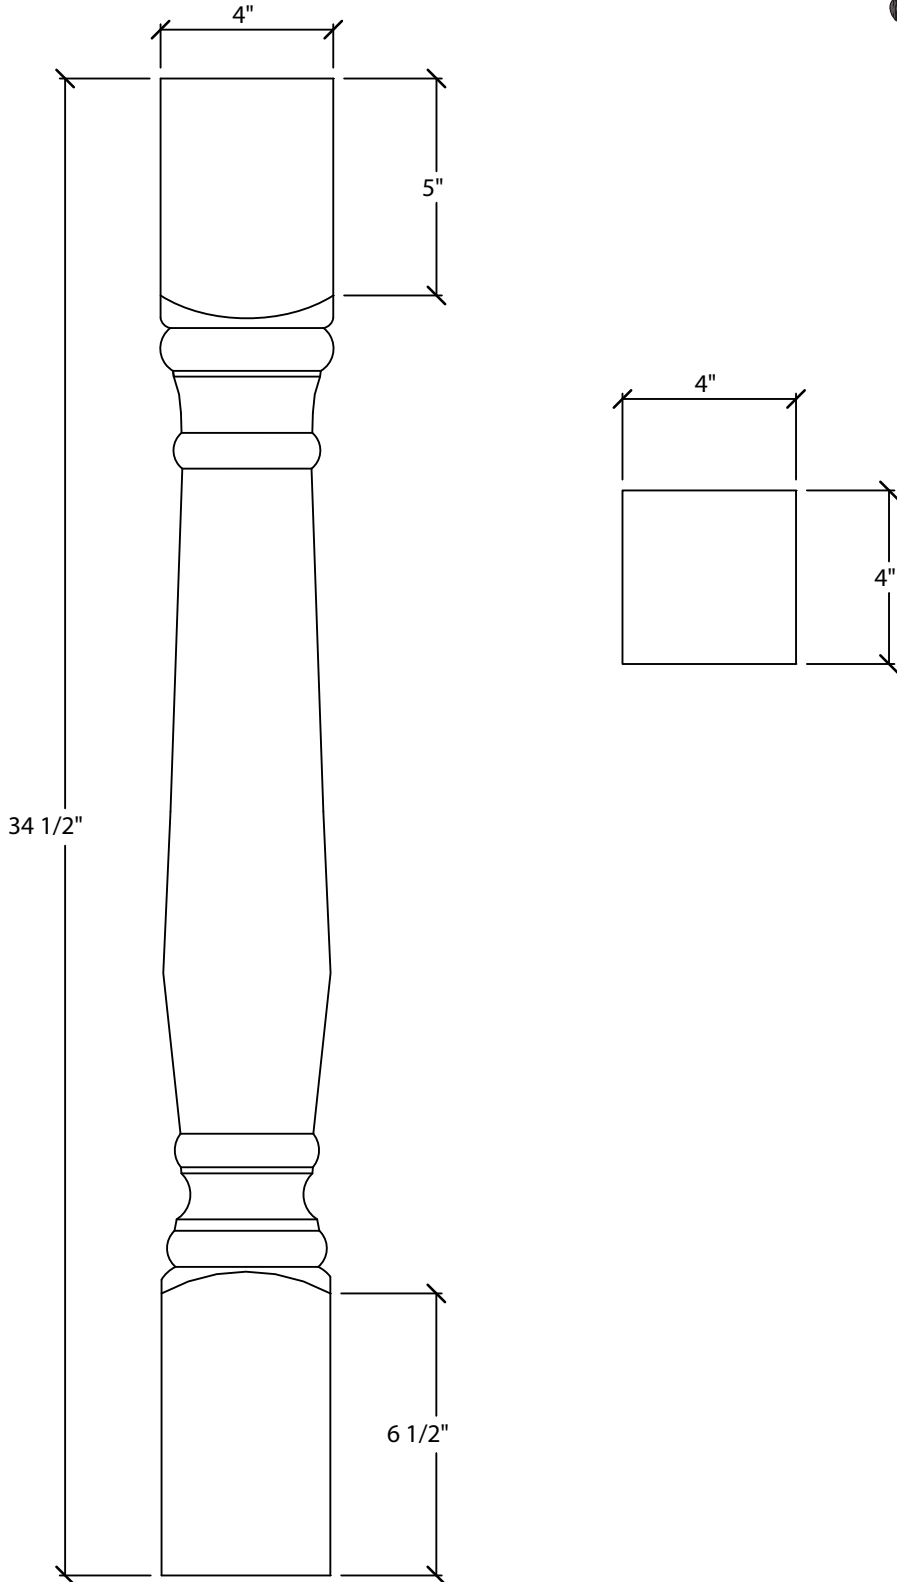

Art For Everyday Inc.

PRODUCT CODE:

POST-D2