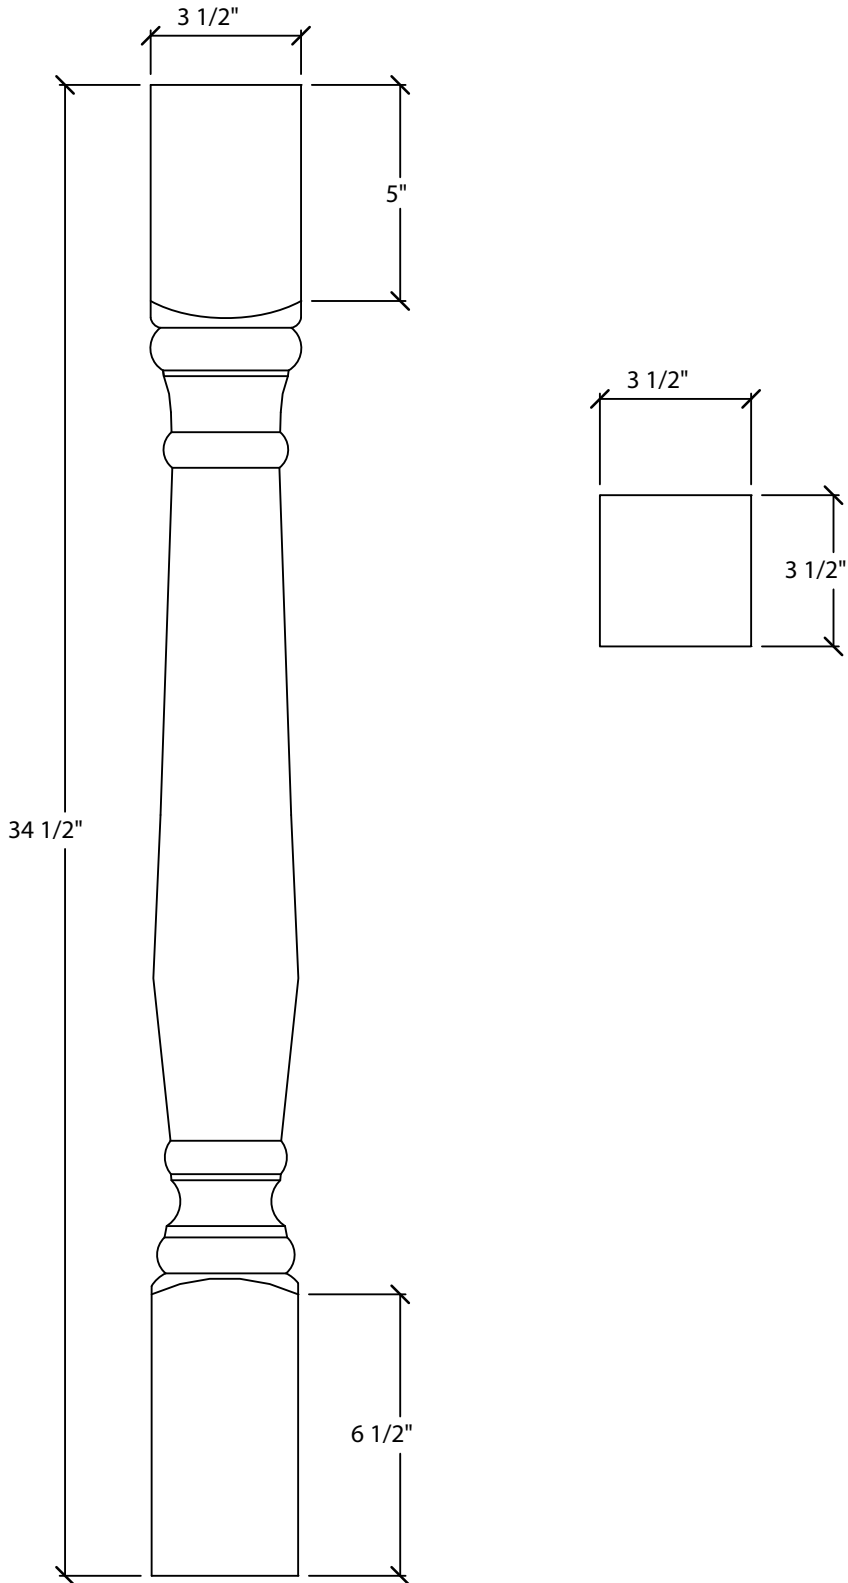

Art For Everyday Inc.

PRODUCT CODE:

POST-D1