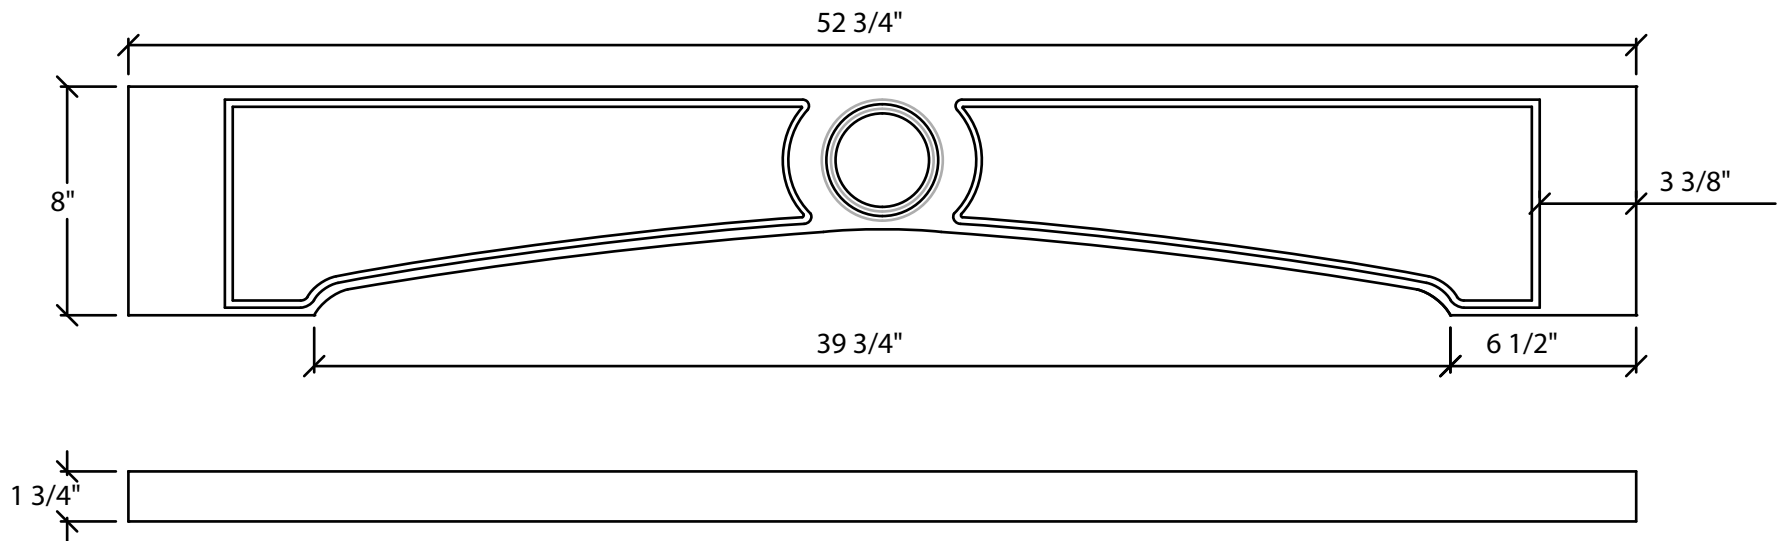

© Art For Everyday Inc.

PRODUCT CODE:

MTL-FP3