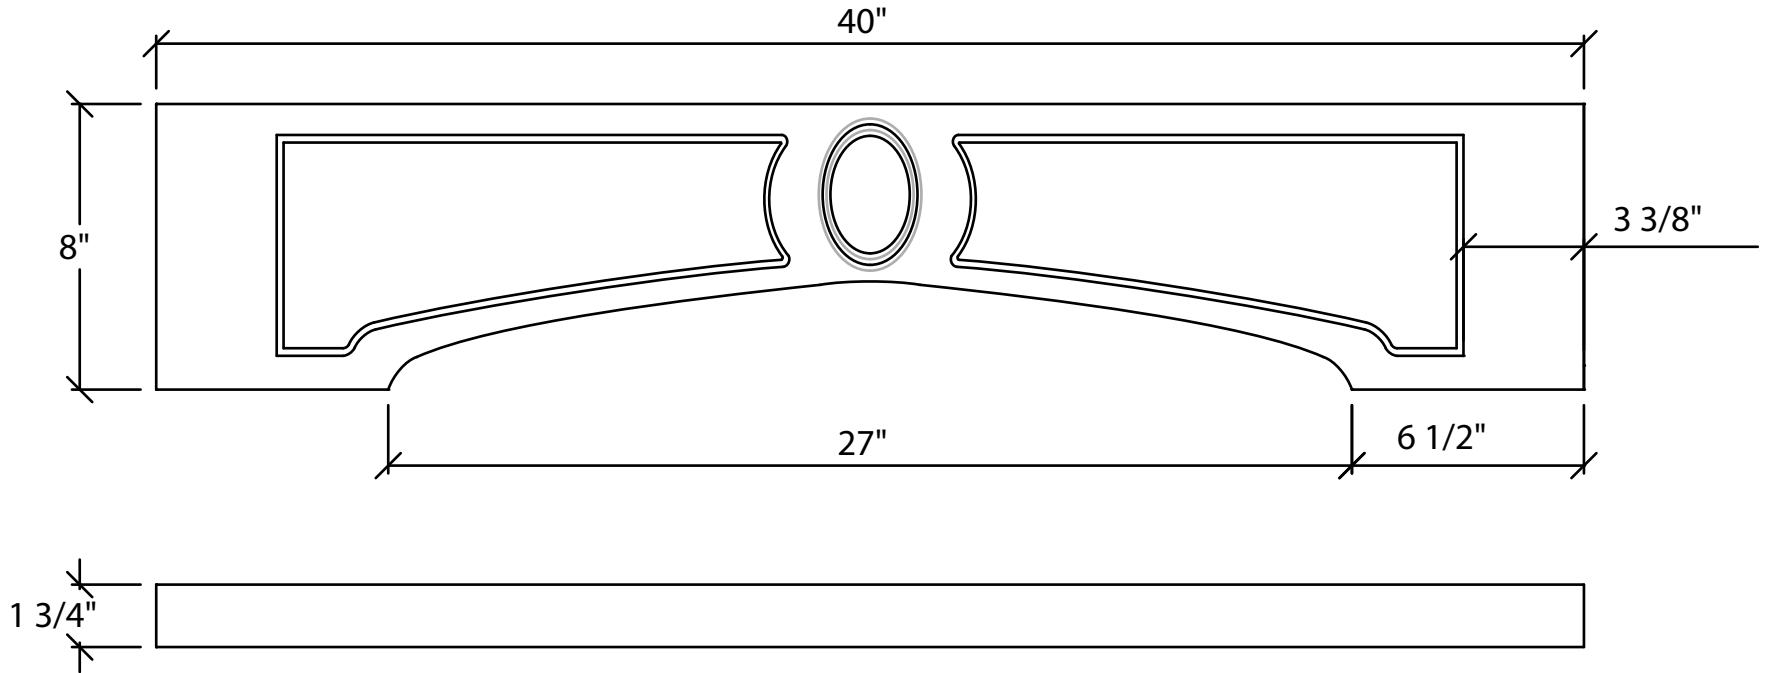

© Art For Everyday Inc.

PRODUCT CODE:

MTL-FP2