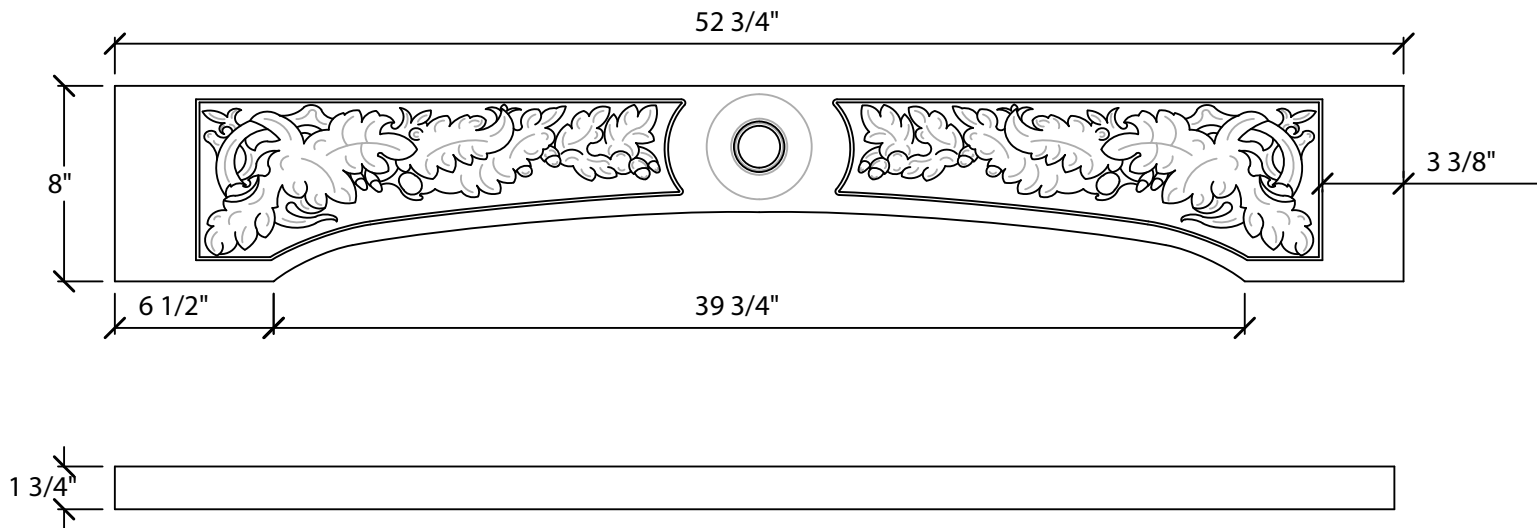

© Art For Everyday Inc.

PRODUCT CODE:

MTL-F0L3