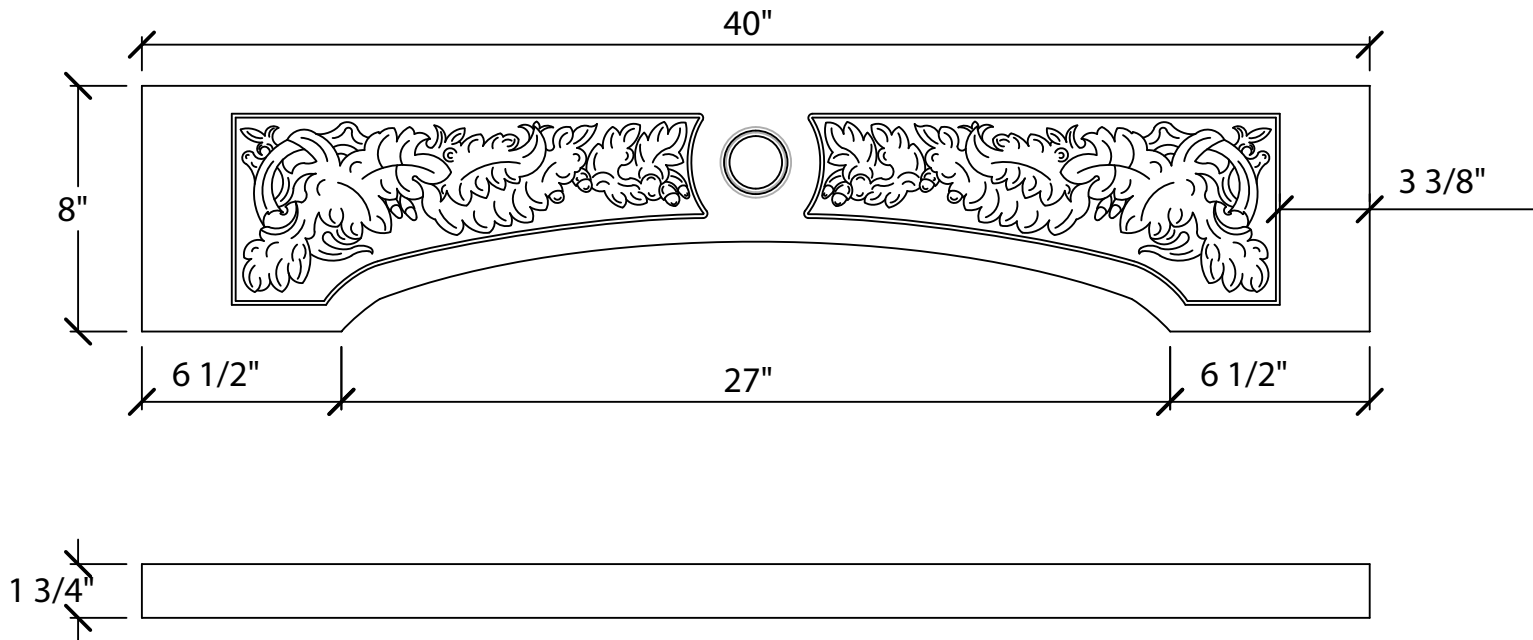

© Art For Everyday Inc.

PRODUCT CODE:

MTL-F0L2