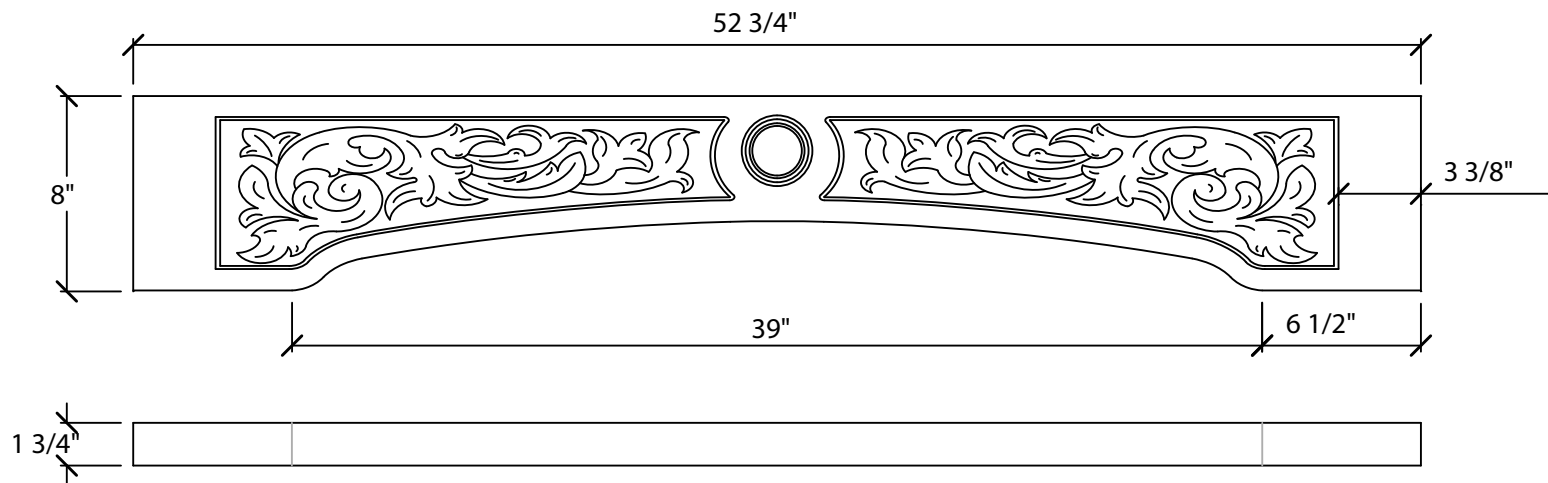

© Art For Everyday Inc.

PRODUCT CODE:

MTL-FAL3