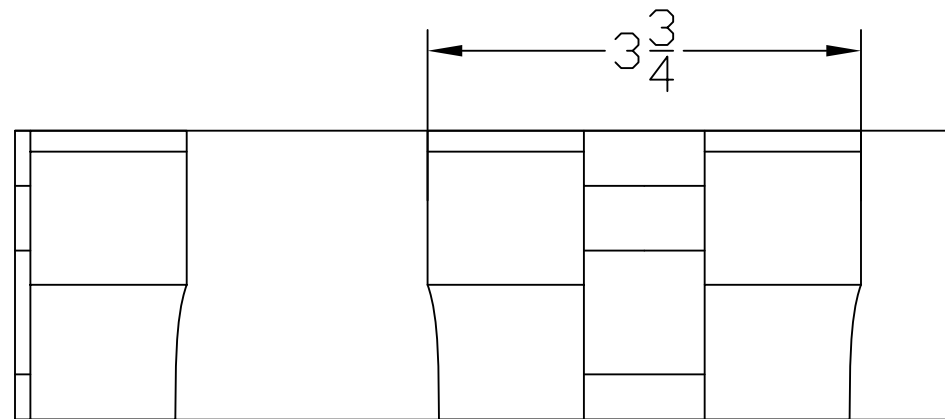

© Art For Everyday Inc.

PRODUCT CODE: MLD-AV2