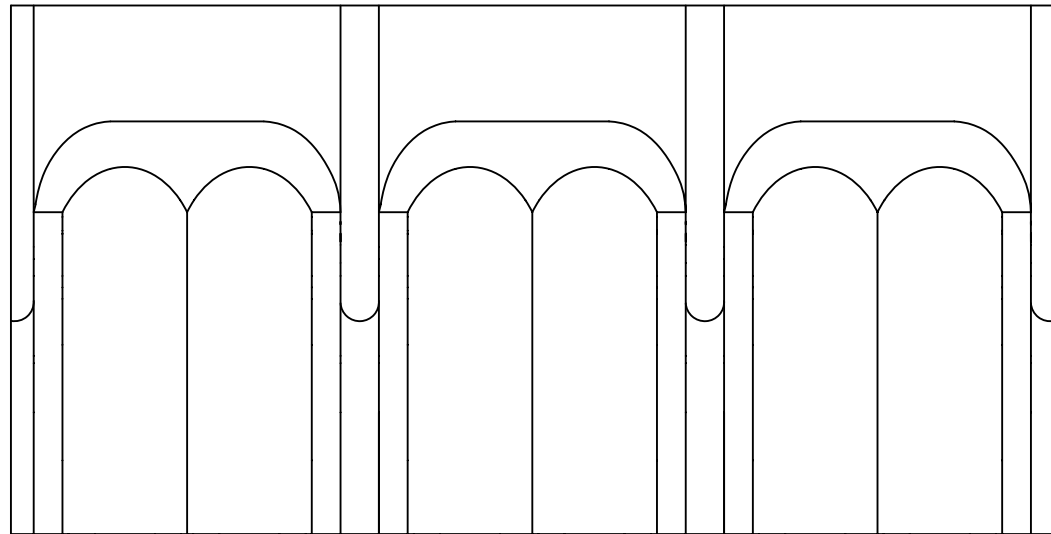

© Art For Everyday Inc.

PRODUCT CODE: MLD-AD3