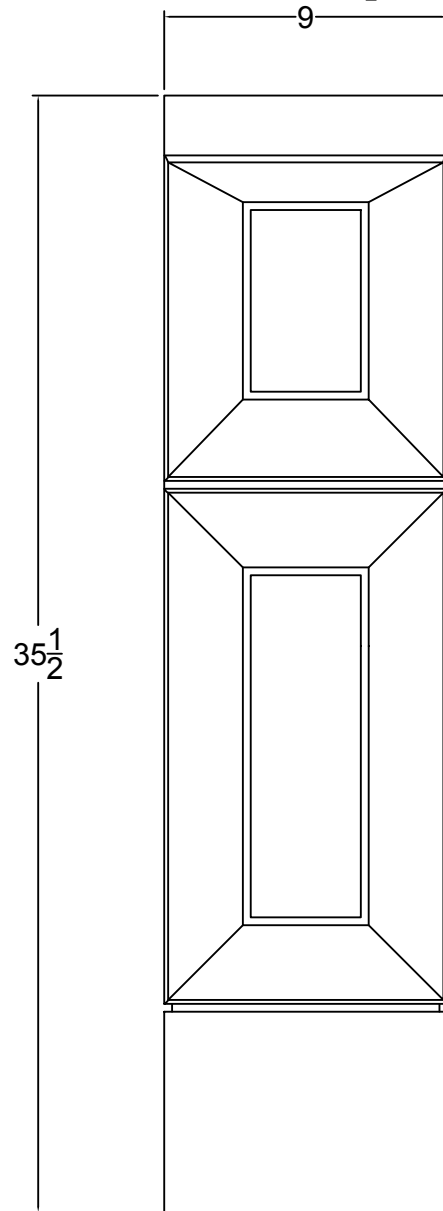

© Art For Everyday Inc.

PRODUCT CODE: ISL - BAW2