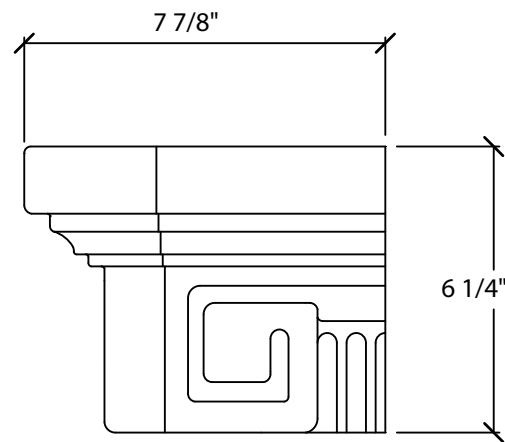

© Art For Everyday Inc.

PRODUCT CODE:

CPL-GK-34K