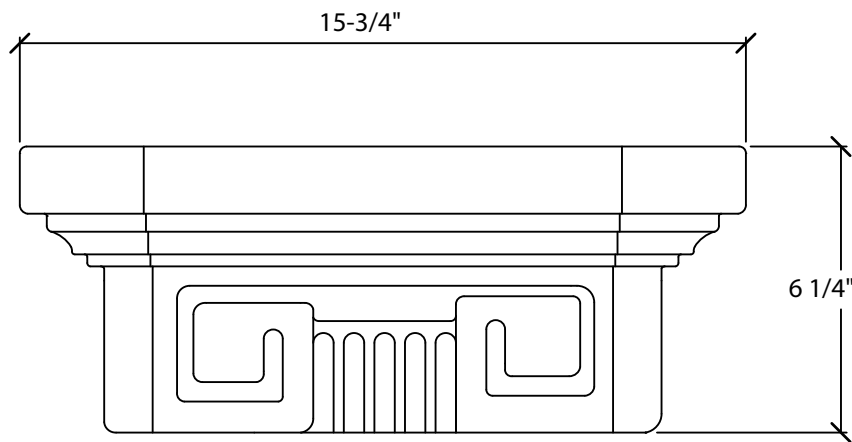

© Art For Everyday Inc.

PRODUCT CODE:

CPL-GK-34K