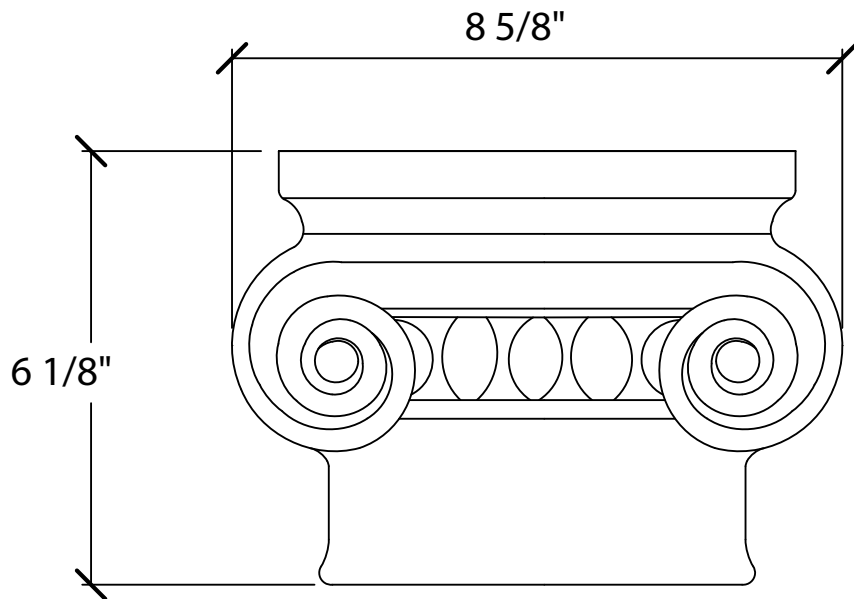

© Art For Everyday Inc.

PRODUCT CODE:

CPL-ED4