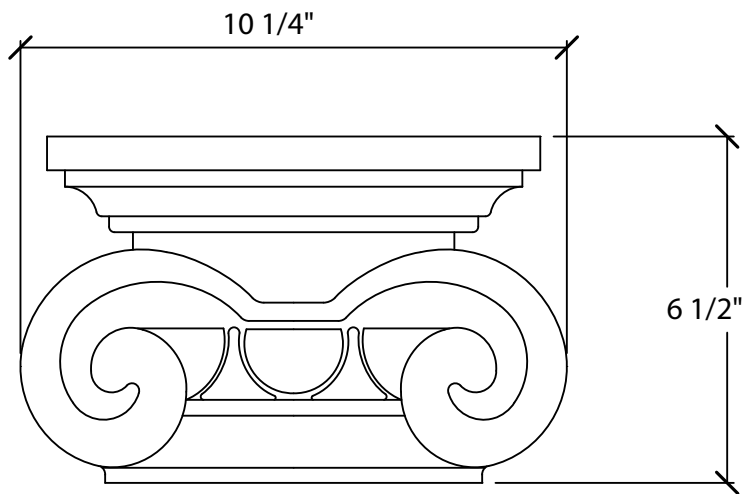

© Art For Everyday Inc.

PRODUCT CODE:

CPL-CR