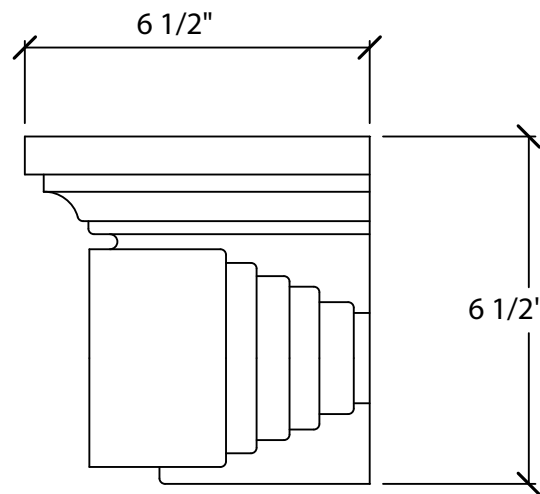

© Art For Everyday Inc.

PRODUCT CODE:

CPL-CR