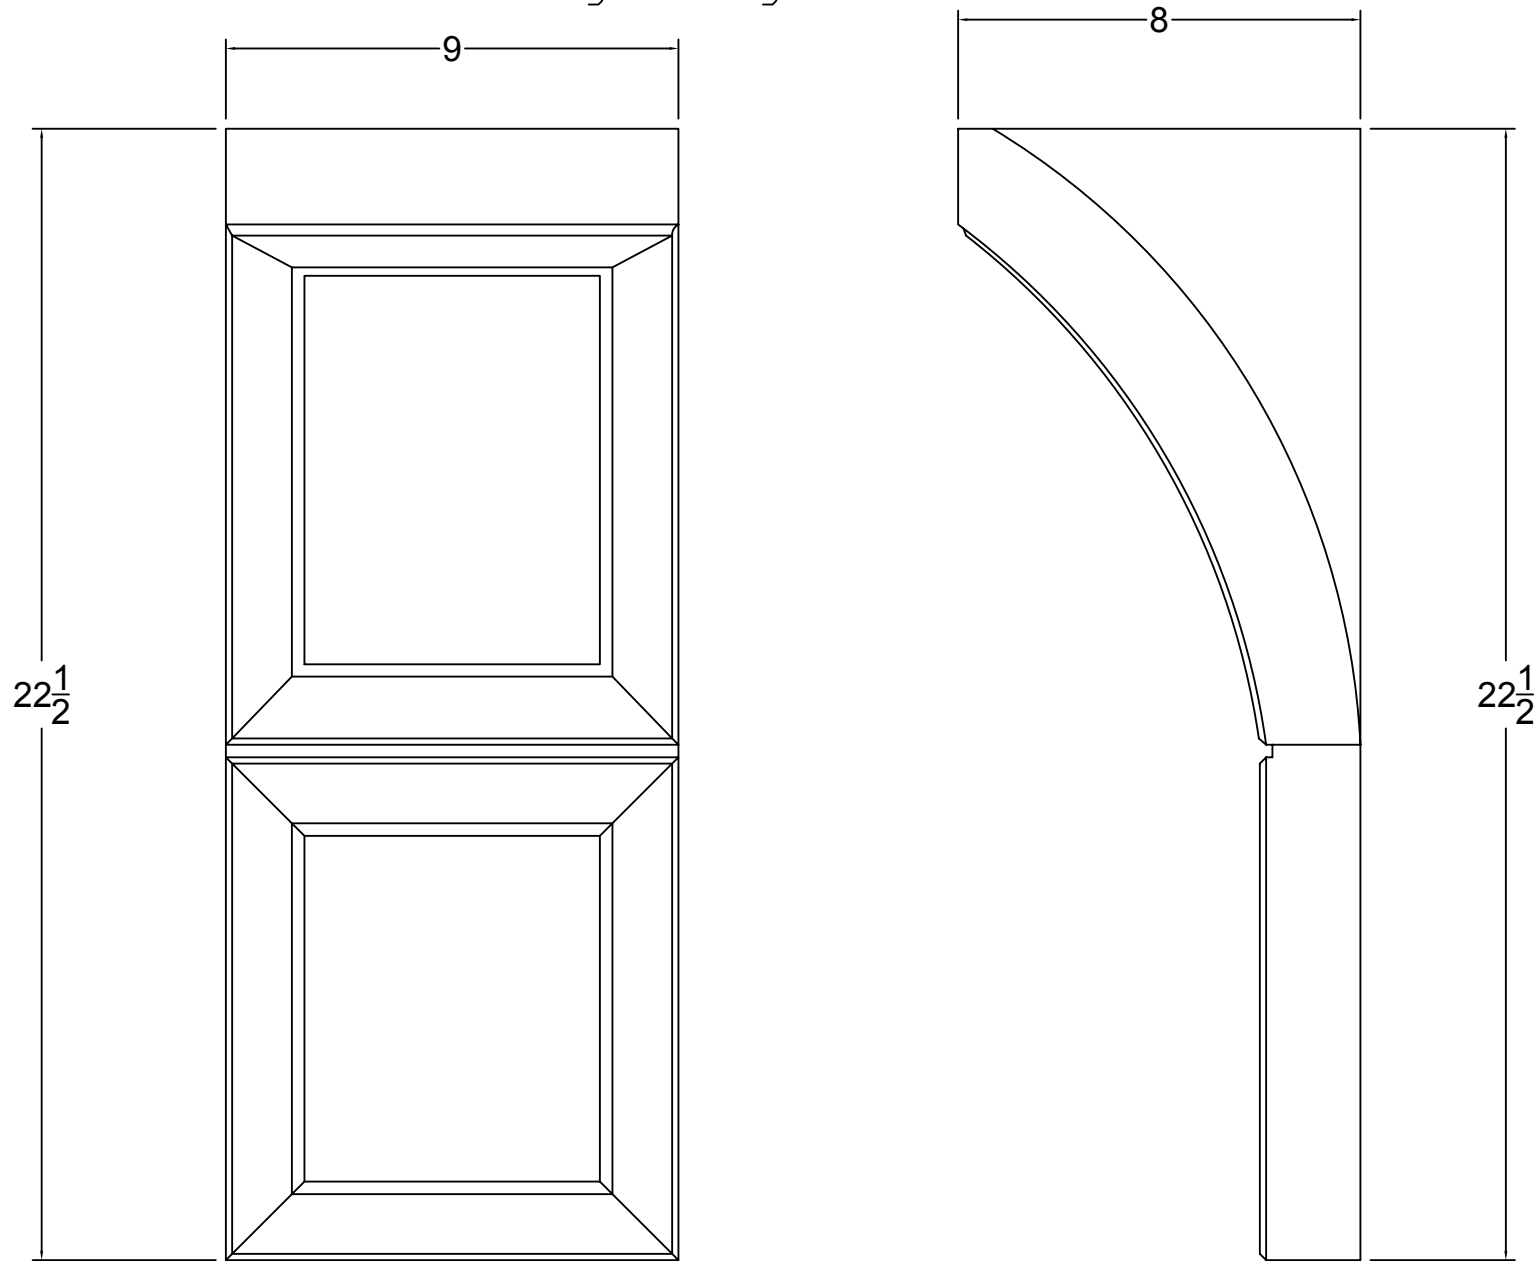

© Art For Everyday Inc.

PRODUCT CODE: CBL - BAN2