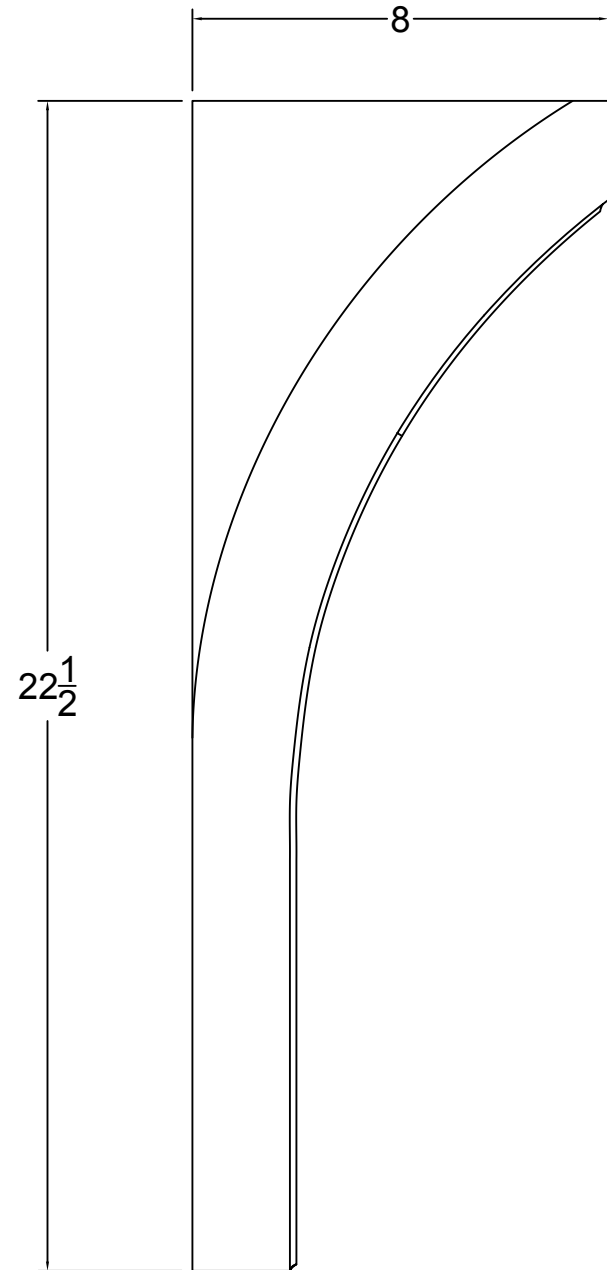

© Art For Everyday Inc.

PRODUCT CODE: CBL - BAN1