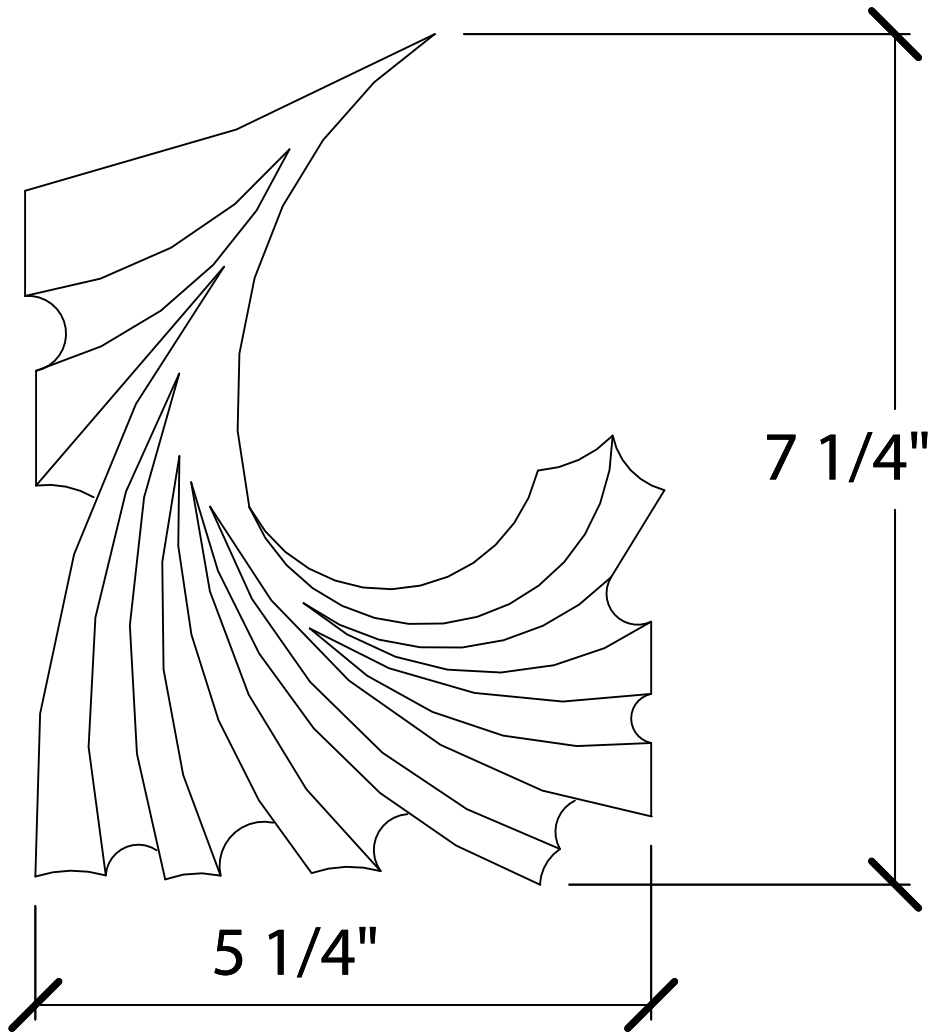

© Art For Everyday Inc.

PRODUCT CODE:

APL-TE