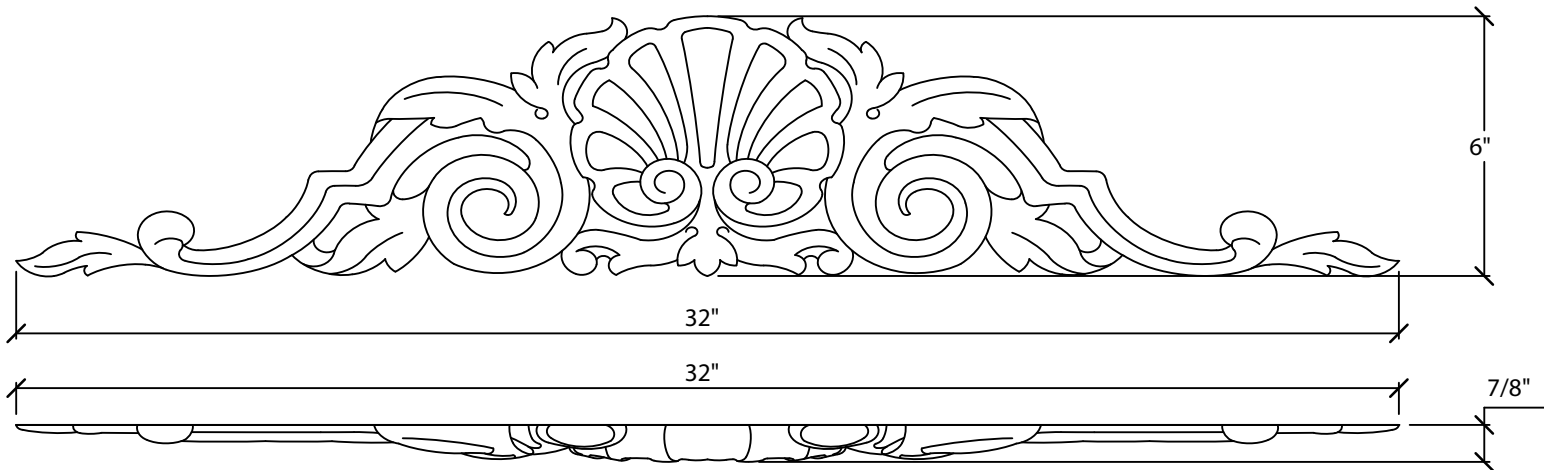

© Art For Everyday Inc.

PRODUCT CODE:

APL-SA32