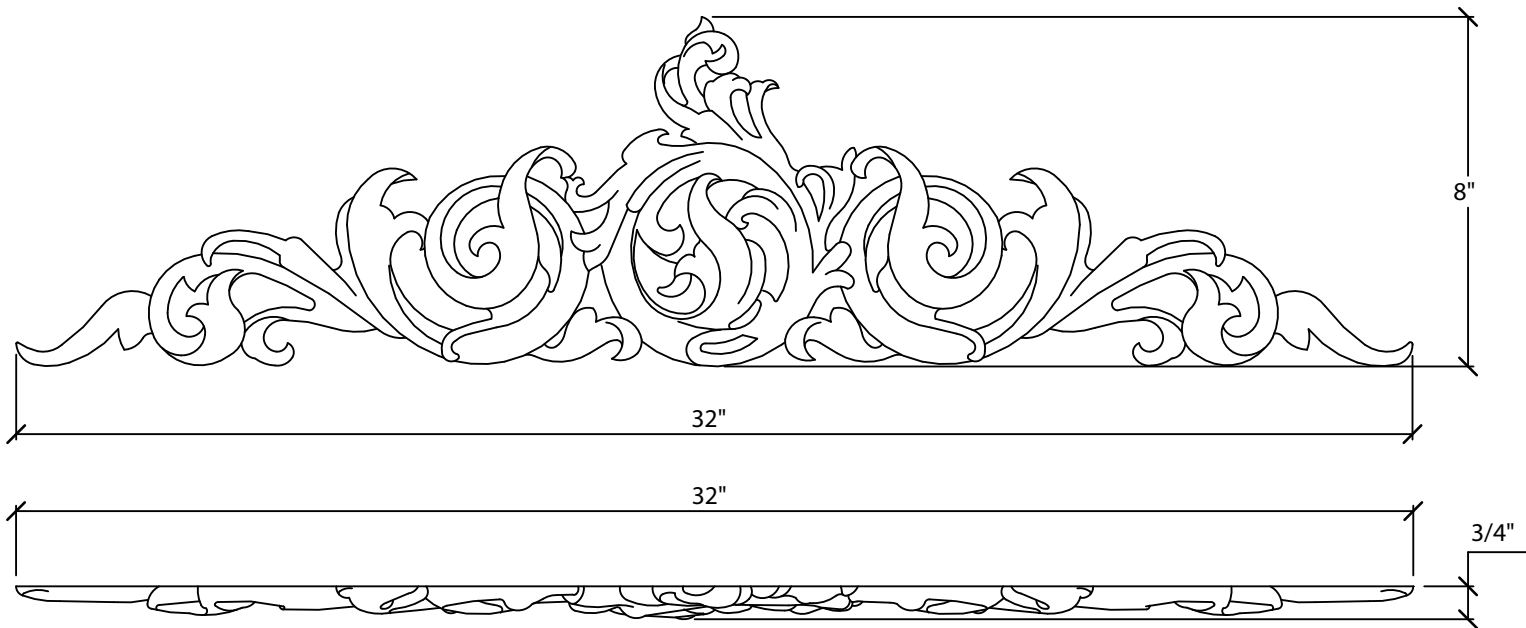

© Art For Everyday Inc.

PRODUCT CODE:

APL-OR32