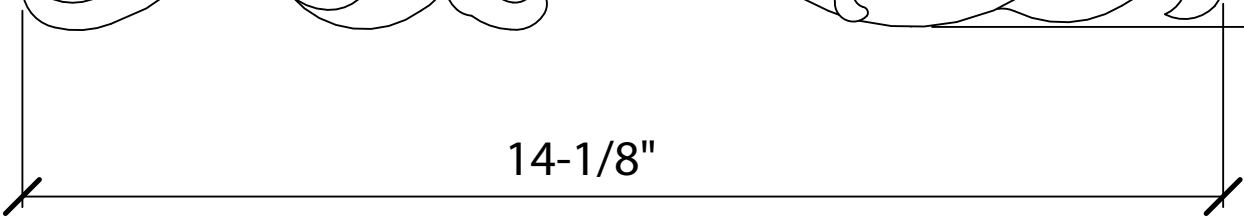

© Art For Everyday Inc.

5"

14-1/8"

14-1/8"

3/4"

PRODUCT CODE:

APL-OR14L