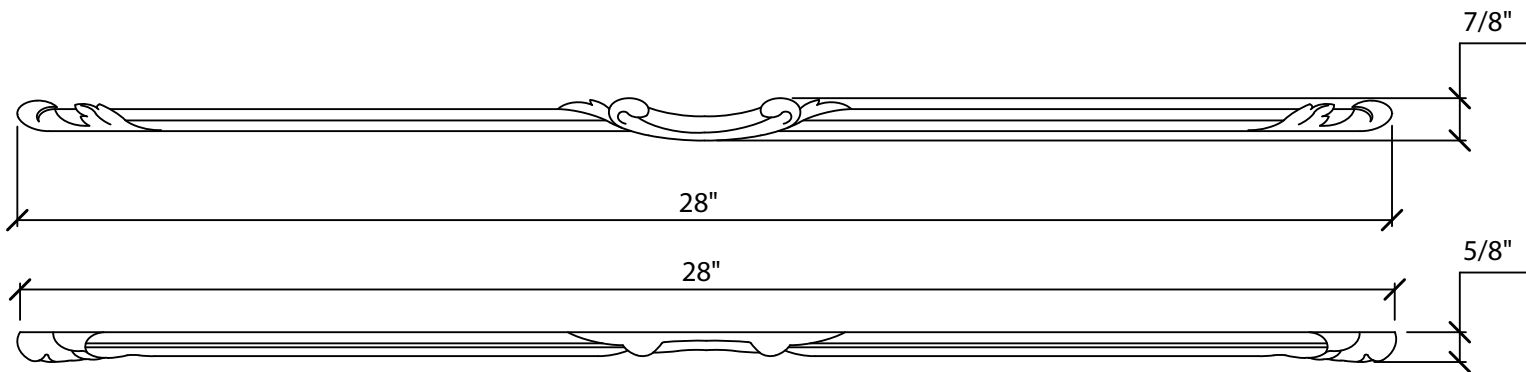

© Art For Everyday Inc.

PRODUCT CODE:

APL-DM28