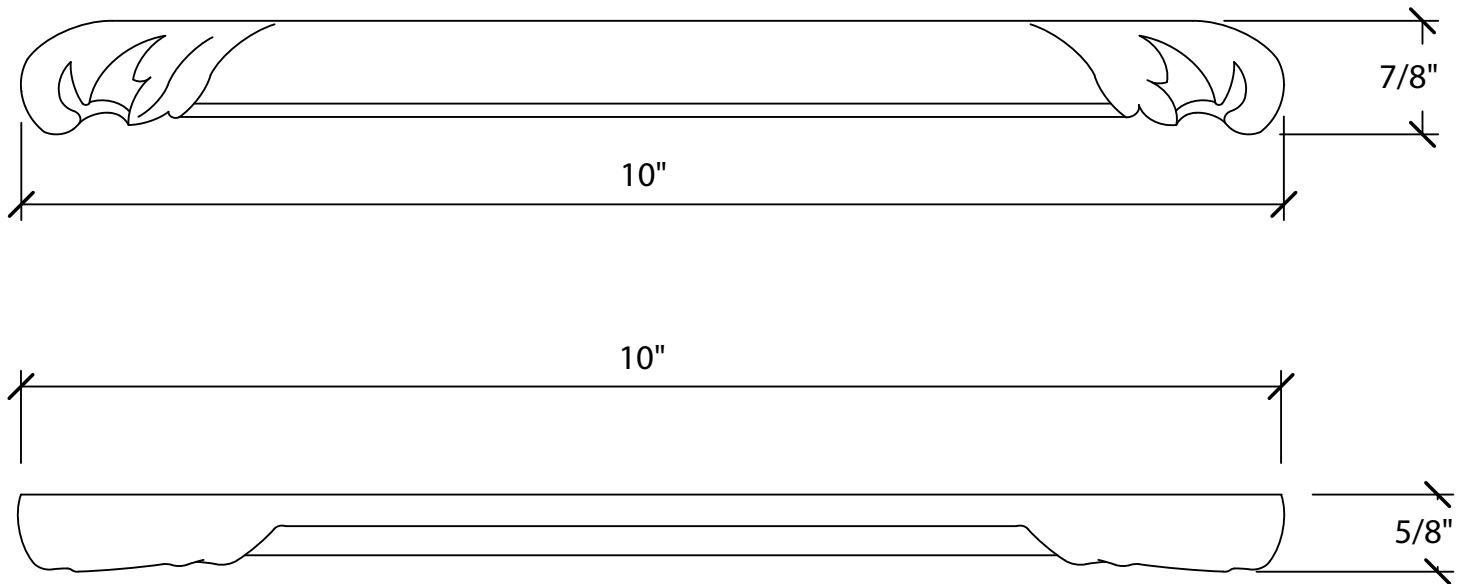

© Art For Everyday Inc.

PRODUCT CODE:

APL-D10