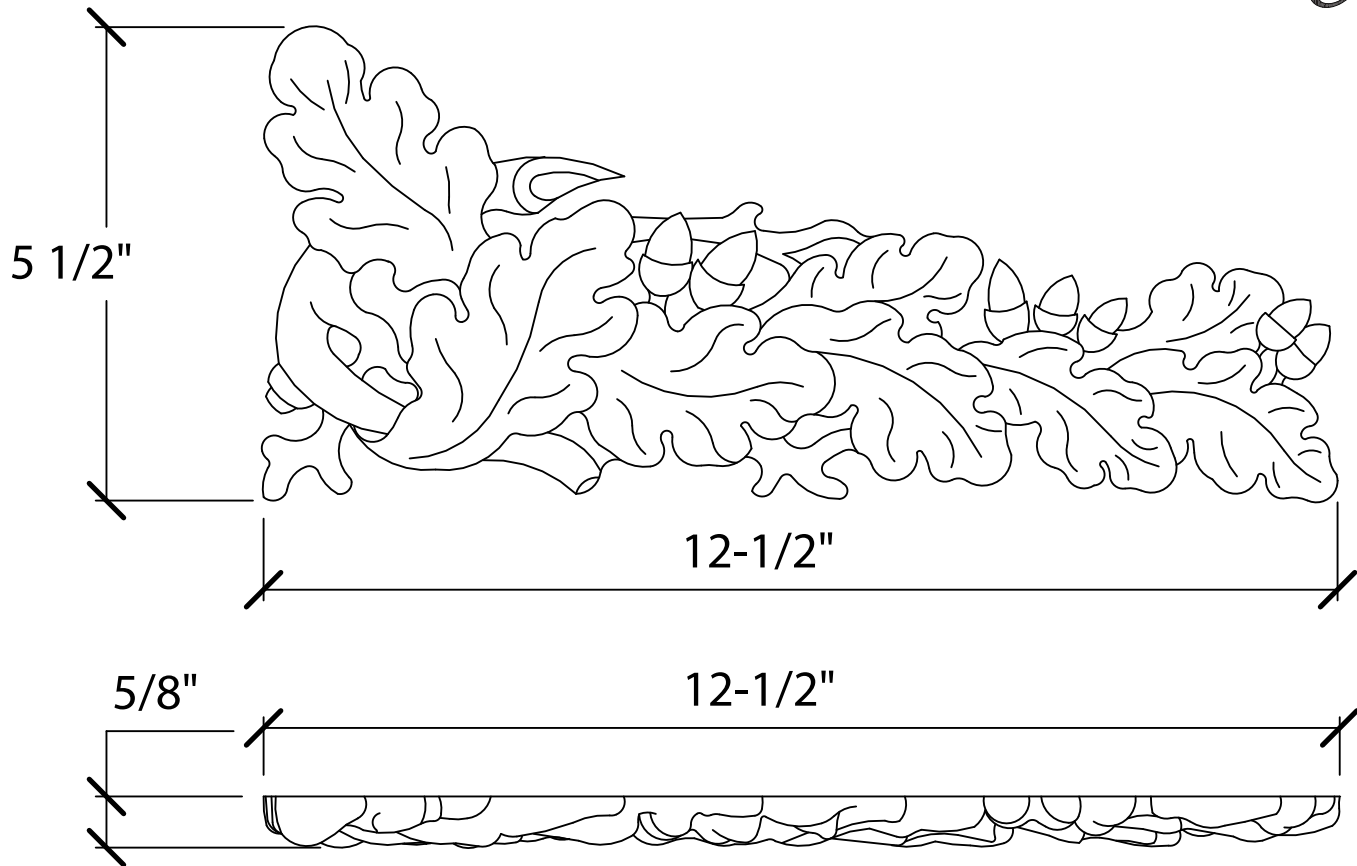

© Art For Everyday Inc.

PRODUCT CODE:

APL-CO4L