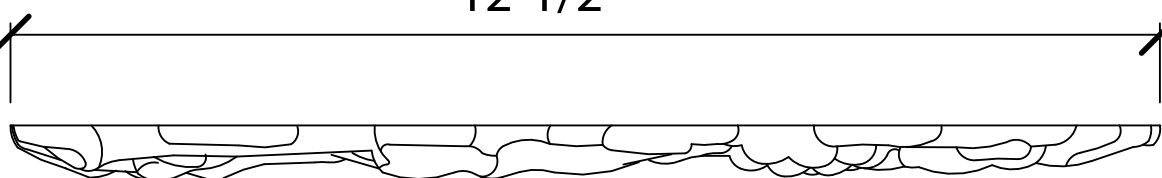

© Art For Everyday Inc.

12-1/2"

5 1/2"

12-1/2"

5/8"

PRODUCT CODE:

APL-CG4L