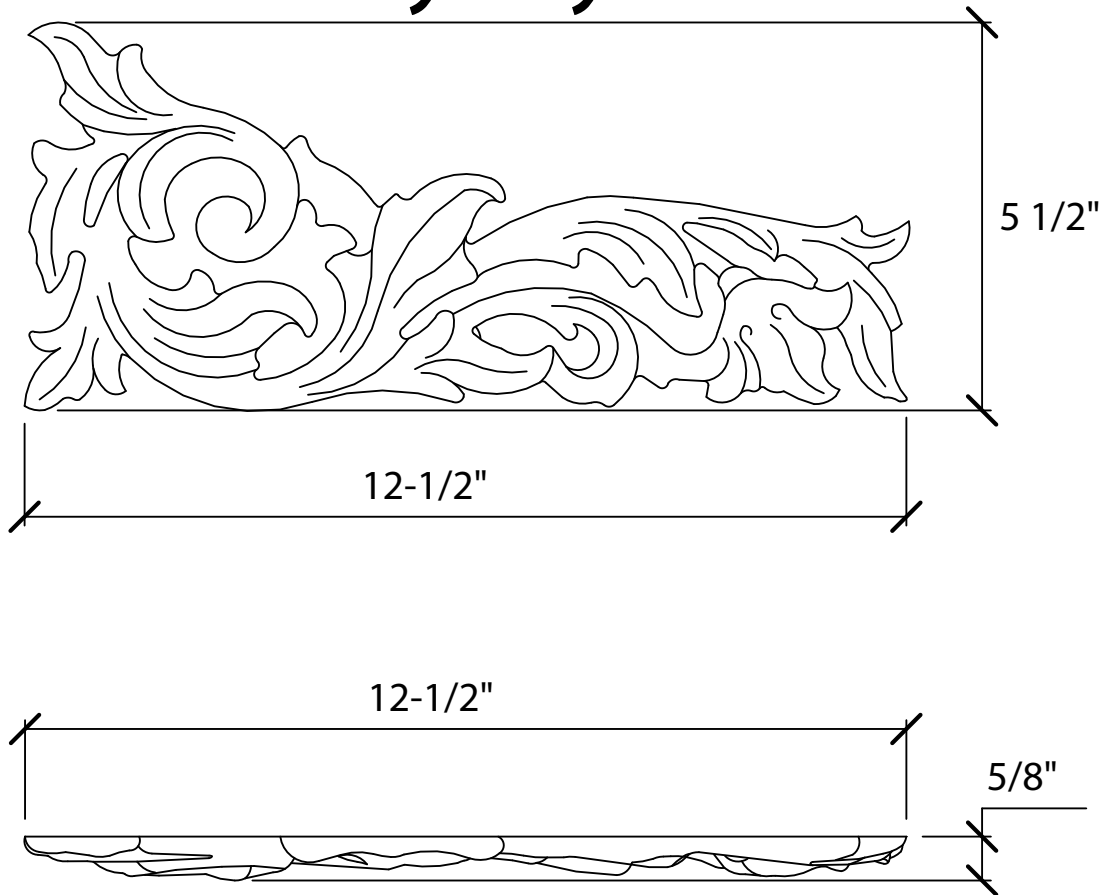

© Art For Everyday Inc.

PRODUCT CODE:

APL-CA4L