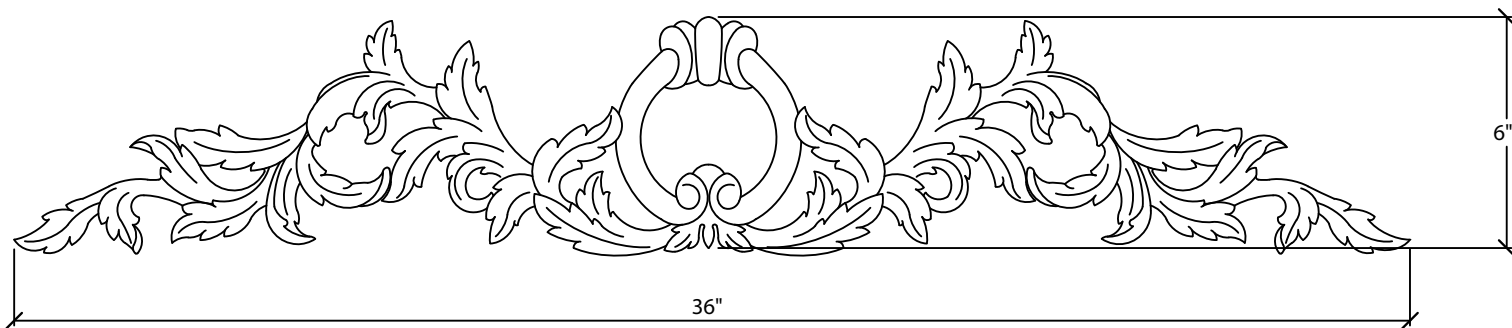

© Art For Everyday Inc.

PRODUCT CODE:

APL-BEL36