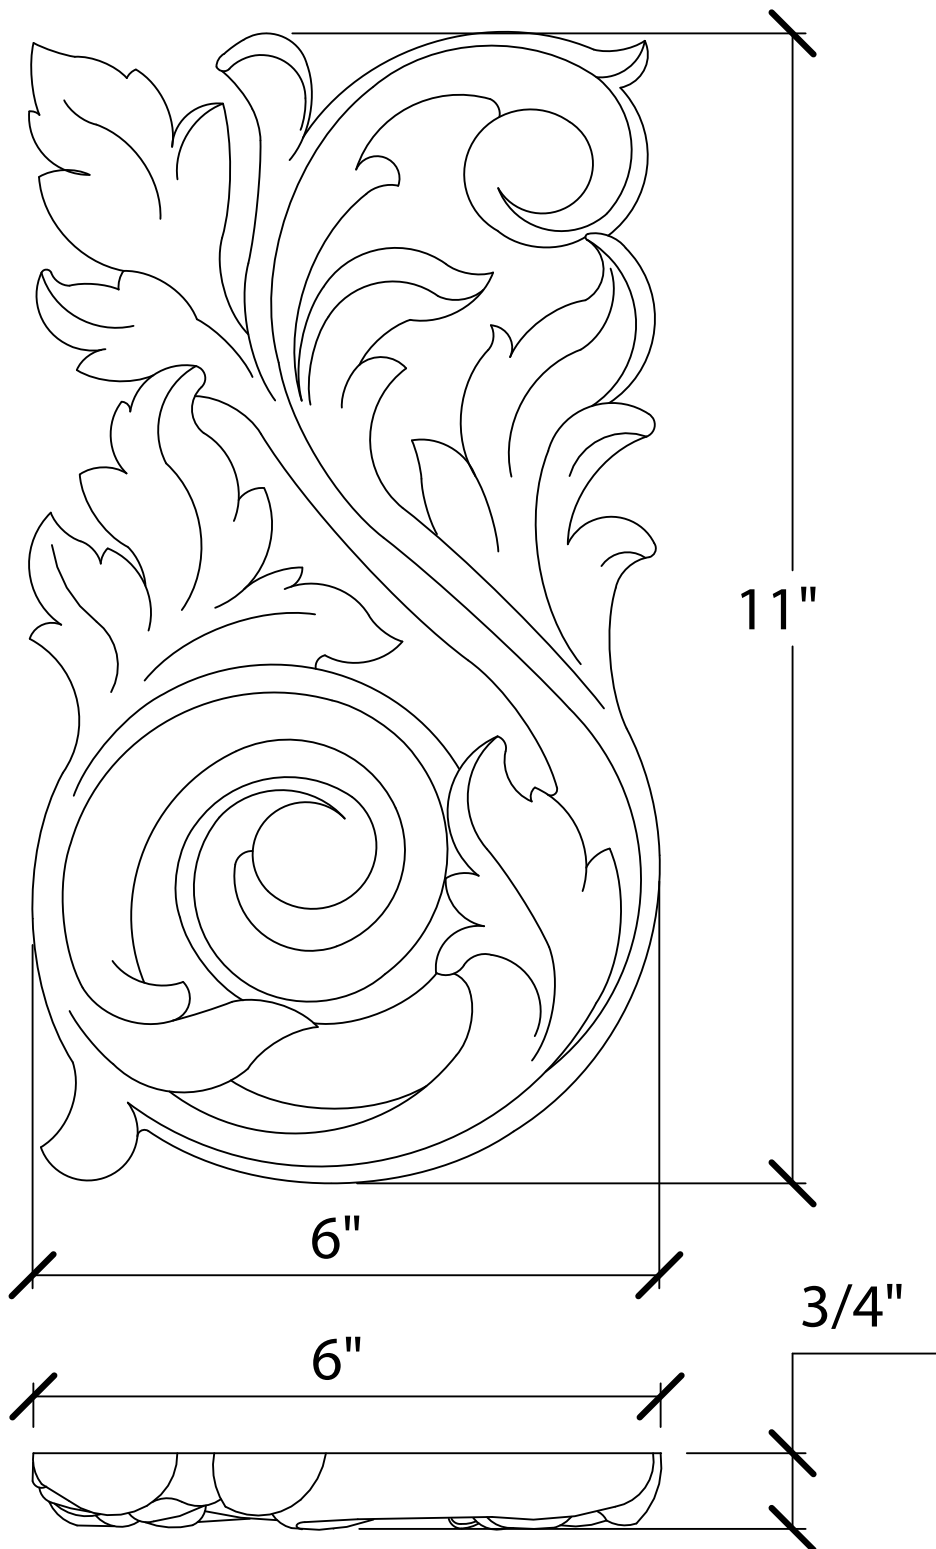

© Art For Everyday Inc.

PRODUCT CODE:

APL-ACP4L