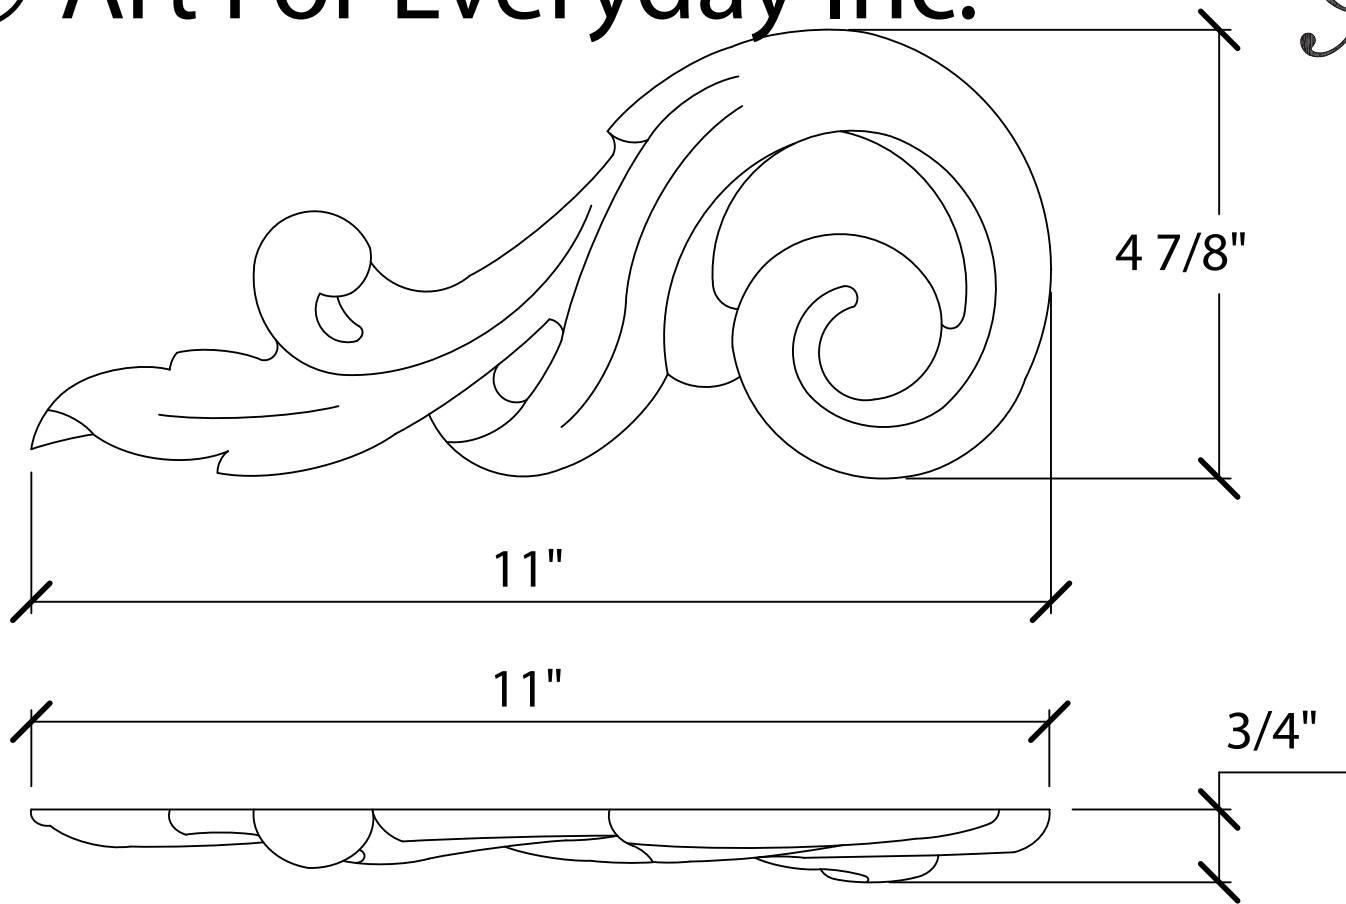

© Art For Everyday Inc.

PRODUCT CODE:

APL-A11L