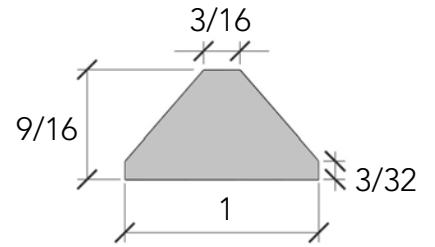

Height

Width

DRAWINGS ARE SCALED 1:1

600 SERIES

FTP - 601

FTP - 603

FTP - 605

FTP - 607

DRAWINGS ARE SCALED 1:1

700 SERIES

FTP - 701

FTP - 703

FTP - 705

FTP - 707

For inquiries: (866) 850-2680 sales@artforeverday.com (416) 645-5120

Headquarters and Manufacturing: 420 Canarctic Dr, Toronto ON, M3J 2V3, Canada