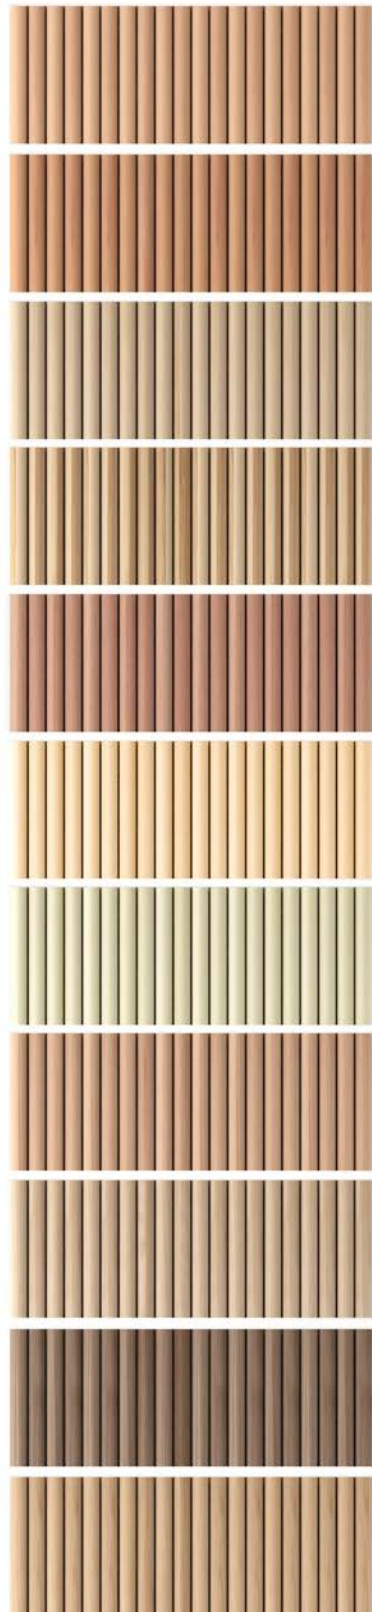

Flexible Tambour Panels

in SOLID WOOD

ART FOR EVERYDAY INC. manufactures a full line of **Flexible Tambour Panels (FTP)** made of **Premium Solid Wood**.

- Available **wood species:** White Oak, Walnut, Hard Maple, Rift Cut White Oak, Red Oak, Mahogany, Poplar, Soft Maple, Alder, Cherry, Pine and Yellow Birch.
- Delivery **2-4 weeks**.
- **Cut-to-size** offering at no additional cost (panel size may vary due to tambour width dimension).
- 33 **standard** profiles with **custom** and **oversized** panel capability.
- Tambours are glued on a special **3M paper** backer, also available on 3M **double-sided** glue paper.
- For inquiries: **(866) 850-2680** sales@artforeveryday.com **(416) 645-5120**

Scan for Quote

SOLID WOOD

Flexible Tambour Panels

- Alder
- Cherry
- Hard Maple
- Hickory
- Mahogany
- Pine
- Poplar
- Red Oak
- Soft Maple
- Walnut
- White Oak

Vertical

Height

Width

Horizontal

Height

Width

DRAWINGS ARE SCALED 1:1

600 SERIES

FTP - 601

FTP - 603

FTP - 605

FTP - 607