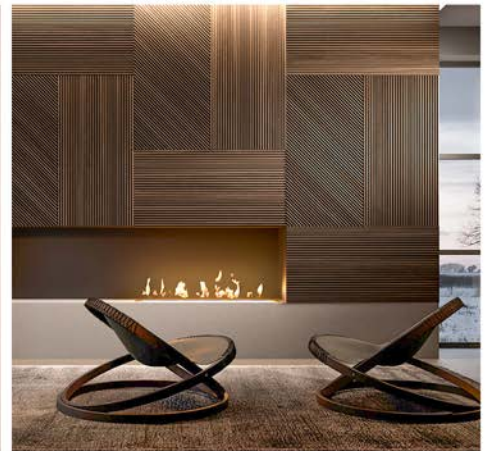

Flexible Tambour Panels

in SOLID WOOD

ART FOR EVERYDAY INC. manufactures a full line of **Flexible Tambour Panels (FTP)** made of **Premium Solid Wood**.

- Available **wood species:** White Oak, Walnut, Hard Maple, Rift Cut White Oak, Red Oak, Mahogany, Poplar, Soft Maple, Alder, Cherry, Pine and Yellow Birch.
- Delivery **2-4 weeks**.
- **Cut-to-size** offering at no additional cost (panel size may vary due to tambour width dimension).
- 33 **standard** profiles with **custom** and **oversized** panel capability.
- Tambours are glued on a special **3M paper** backer, also available on 3M **double-sided** glue paper.
- For inquiries: **(866) 850-2680** sales@artforeveryday.com **(416) 645-5120**

Scan for Quote

SOLID WOOD

Flexible Tambour Panels

- Alder
- Cherry
- Hard Maple
- Hickory
- Mahogany
- Pine
- Poplar
- Red Oak
- Soft Maple
- Walnut
- White Oak

Vertical

Height

Width

Horizontal