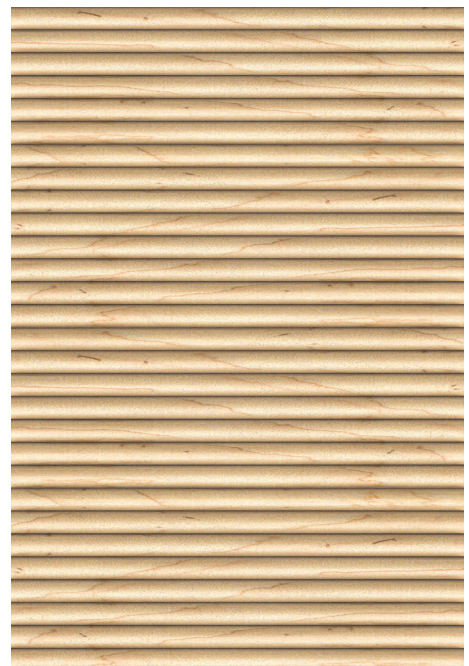

Flexible Tambour Panels

in SOLID WOOD

ART FOR EVERYDAY INC. manufactures a full line of **Flexible Tambour Panels (FTP)** made of **Premium Solid Wood**.

- Available **wood species:** White Oak, Walnut, Hard Maple, Rift Cut White Oak, Red Oak, Mahogany, Poplar, Soft Maple, Alder, Cherry, Pine and Yellow Birch.
- Delivery **2-4 weeks**.
- **Cut-to-size** offering at no additional cost (panel size may vary due to tambour width dimension).
- 33 **standard** profiles with **custom** and **oversized** panel capability.
- Tambours are glued on a special **3M paper** backer, also available on 3M **double-sided** glue paper.
- For inquiries: **(866) 850-2680** sales@artforeveryday.com **(416) 645-5120**

Scan for Quote

SOLID WOOD

Flexible Tambour Panels

- Alder
- Cherry
- Hard Maple
- Hickory
- Mahogany
- Pine
- Poplar
- Red Oak
- Soft Maple
- Walnut
- White Oak

Vertical

Height

Width

Horizontal

Height

Width

DRAWINGS ARE SCALED 1:1

600 SERIES

FTP - 601

FTP - 603

FTP - 605

FTP - 607