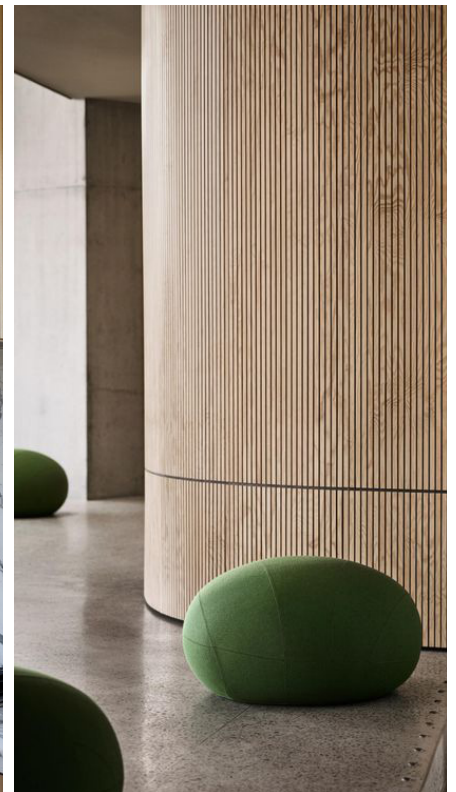

DRAWINGS ARE SCALED 1:1

600 SERIES

FTP - 607