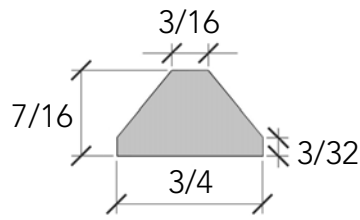

Height

Width

DRAWINGS ARE SCALED 1:1

600 SERIES

FTP - 601

FTP - 603

FTP - 605

FTP - 607

DRAWINGS ARE SCALED 1:1

700 SERIES

FTP - 701

FTP - 703

FTP - 705

FTP - 707

For inquiries: (866) 850-2680 sales@artforeverday.com (416) 645-5120

Headquarters and Manufacturing: 420 Canarctic Dr, Toronto ON, M3J 2V3, Canada